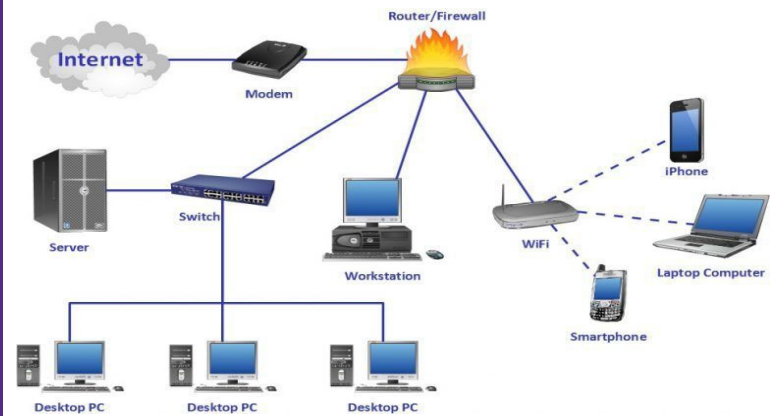

You **MUST** attend the on-line session on either:
September 7, 2023 OR September 11, 2023; (9-11 am)