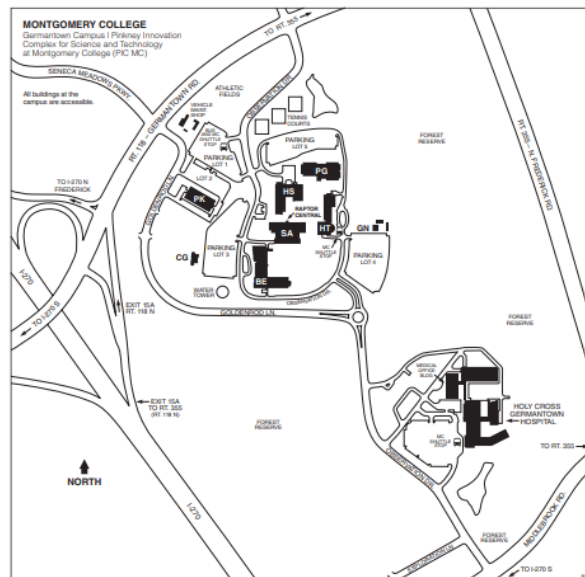

Education & Social Sciences

Chair— Andrew Herst	x 7-7761	HS 136	Andrew.Herst
Admin—Christie Liljestrand	x 7-6934	HS 138	Christie.Liljestrand

English & Reading

Chair— Sharon Anthony	x 7-7769	PK 123	Sharon.Anthony
Admin—Elisa Merendino	x 7-2012	PK 140	Elisa.Merendino

Counseling & Advising

Chair—Katie Mount	x 7-6966	SA 236	Katie.Mount
Admin—LaShaun Byrd	x 7-7734	SA 250	Lashaun.Byrd
Office Asst. (PT) Suzanne Shupe	x 7-7734	SA 250	Suzanne.Shupe

Mathematics & Statistics

Chair— Luc Desir	x 7-5220	HT 317	Luc.Desir
Admin—Amanda Wu	x 7-7722	HT 314	Amanda.Wu

Humanities (Host of Arts, Health & PE)

Chair— Jennifer Haydel	x 7-7756	HS 140	Jennifer.Haydel
Admin—Sella Gesumwa	x 7-7766	HS 138	Sella.Gesumwa

ELAP, Linguistics & Communication Studies

Chair—Page Whittenburg	x 7-7750	HS 141	Page.Whittenburg
Admin—Mary Snider	x 7-7845	HS 138	Mary.Snider

Important Campus Numbers

Public Safety
SA 283
240-567-3333
Hours:
24-Hour Service

IT Help Desk
Off Campus
240-567-7222

Media Resources
HS 16
240-567-7861

Library
HS
Reference Desk: 240-567-7853
Circulation Desk: 240-567-7858
Information: 240-567-7850

Facilities
PK 113
240-567-7807

Vice President & Provost Office
PK 108
240-567-7711
Muhammad Kehnemouyi,
Provost, Interim
Nicole Given, Exec. Assoc.

MONTGOMERY COLLEGE

Germantown Campus | Pinkney Innovation Complex for Science and Technology (PIC MC)

Legend of Campus Buildings (as of June 2023)
BE Bioscience Education Center
CG Child Care Center
GN Greenhouse
HT High Technology and Science Center
PG Physical Education Building

PK Paul Peck Academic and Innovation Building
SA Dr. DeRoanne P. Pollard Student Affairs and Science Building
HT High Technology and Science Center
PG Physical Education Building

Deans & Admins

Mathematics, Statistics & Data Science

Dean—Milton Nash	x 7-7794	HT 314
Admin—Sarah Kimbrough	x 7-1956	HT 314

ELAP, Linguistics & Communication Studies

Dean— Fiona Glade	x 7-1845	HS 160
Admin—Vivian Chang	x 7-1845	HS 160

Chemical & Biological Sciences

Dean—Jim Sniezek	x 7-1690	BE 118
Admin—Terry Gulston	x 7-1408	BE 106

Student Affairs

Dean—Marcus Peanort, interim	x 7-1993	SA 139
Assoc Dean— Vacant	x 7-1993	SA 139
Admin — Barbara Perez	x 7-2049	SA 139
Admin—Linda Hultengren	x 7-7838	SA 139
Admin—Nichole Land	x 7-1986	SA 139