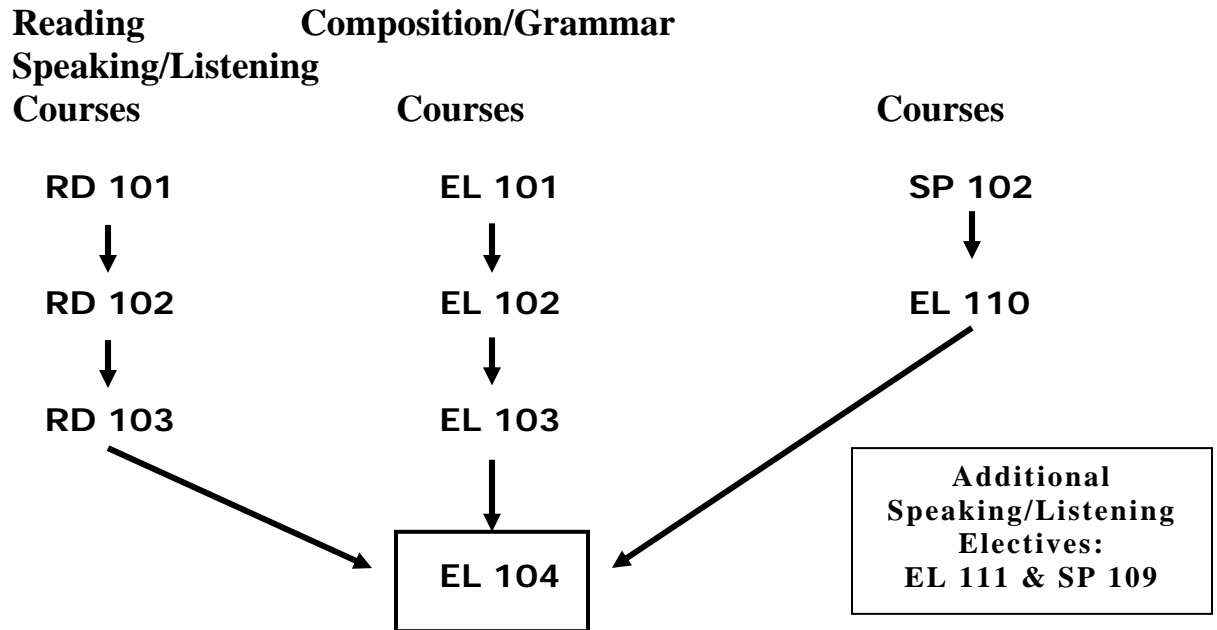

Effective Fall 2006
The American English Language Program
“At A Glance”

Curriculum Highlights:

- *SP102* and *EL110* are required for AELP students who place at those levels
- *SP102* is a pre-requisite for *EL110*
- *EL102* and *RD102* are pre- or co-requisites for *EL110*
- *RD103* and *EL110* are pre- or co-requisites of *EL104*
- Students in the AELP must pass or test out of *RD103*, *EL110*, and *EL104* in order to take most courses that count towards a degree at Montgomery College
- Any student enrolled in the AELP prior to *Fall 2005* is not obligated to meet the new *SP102/EL110* requirement.