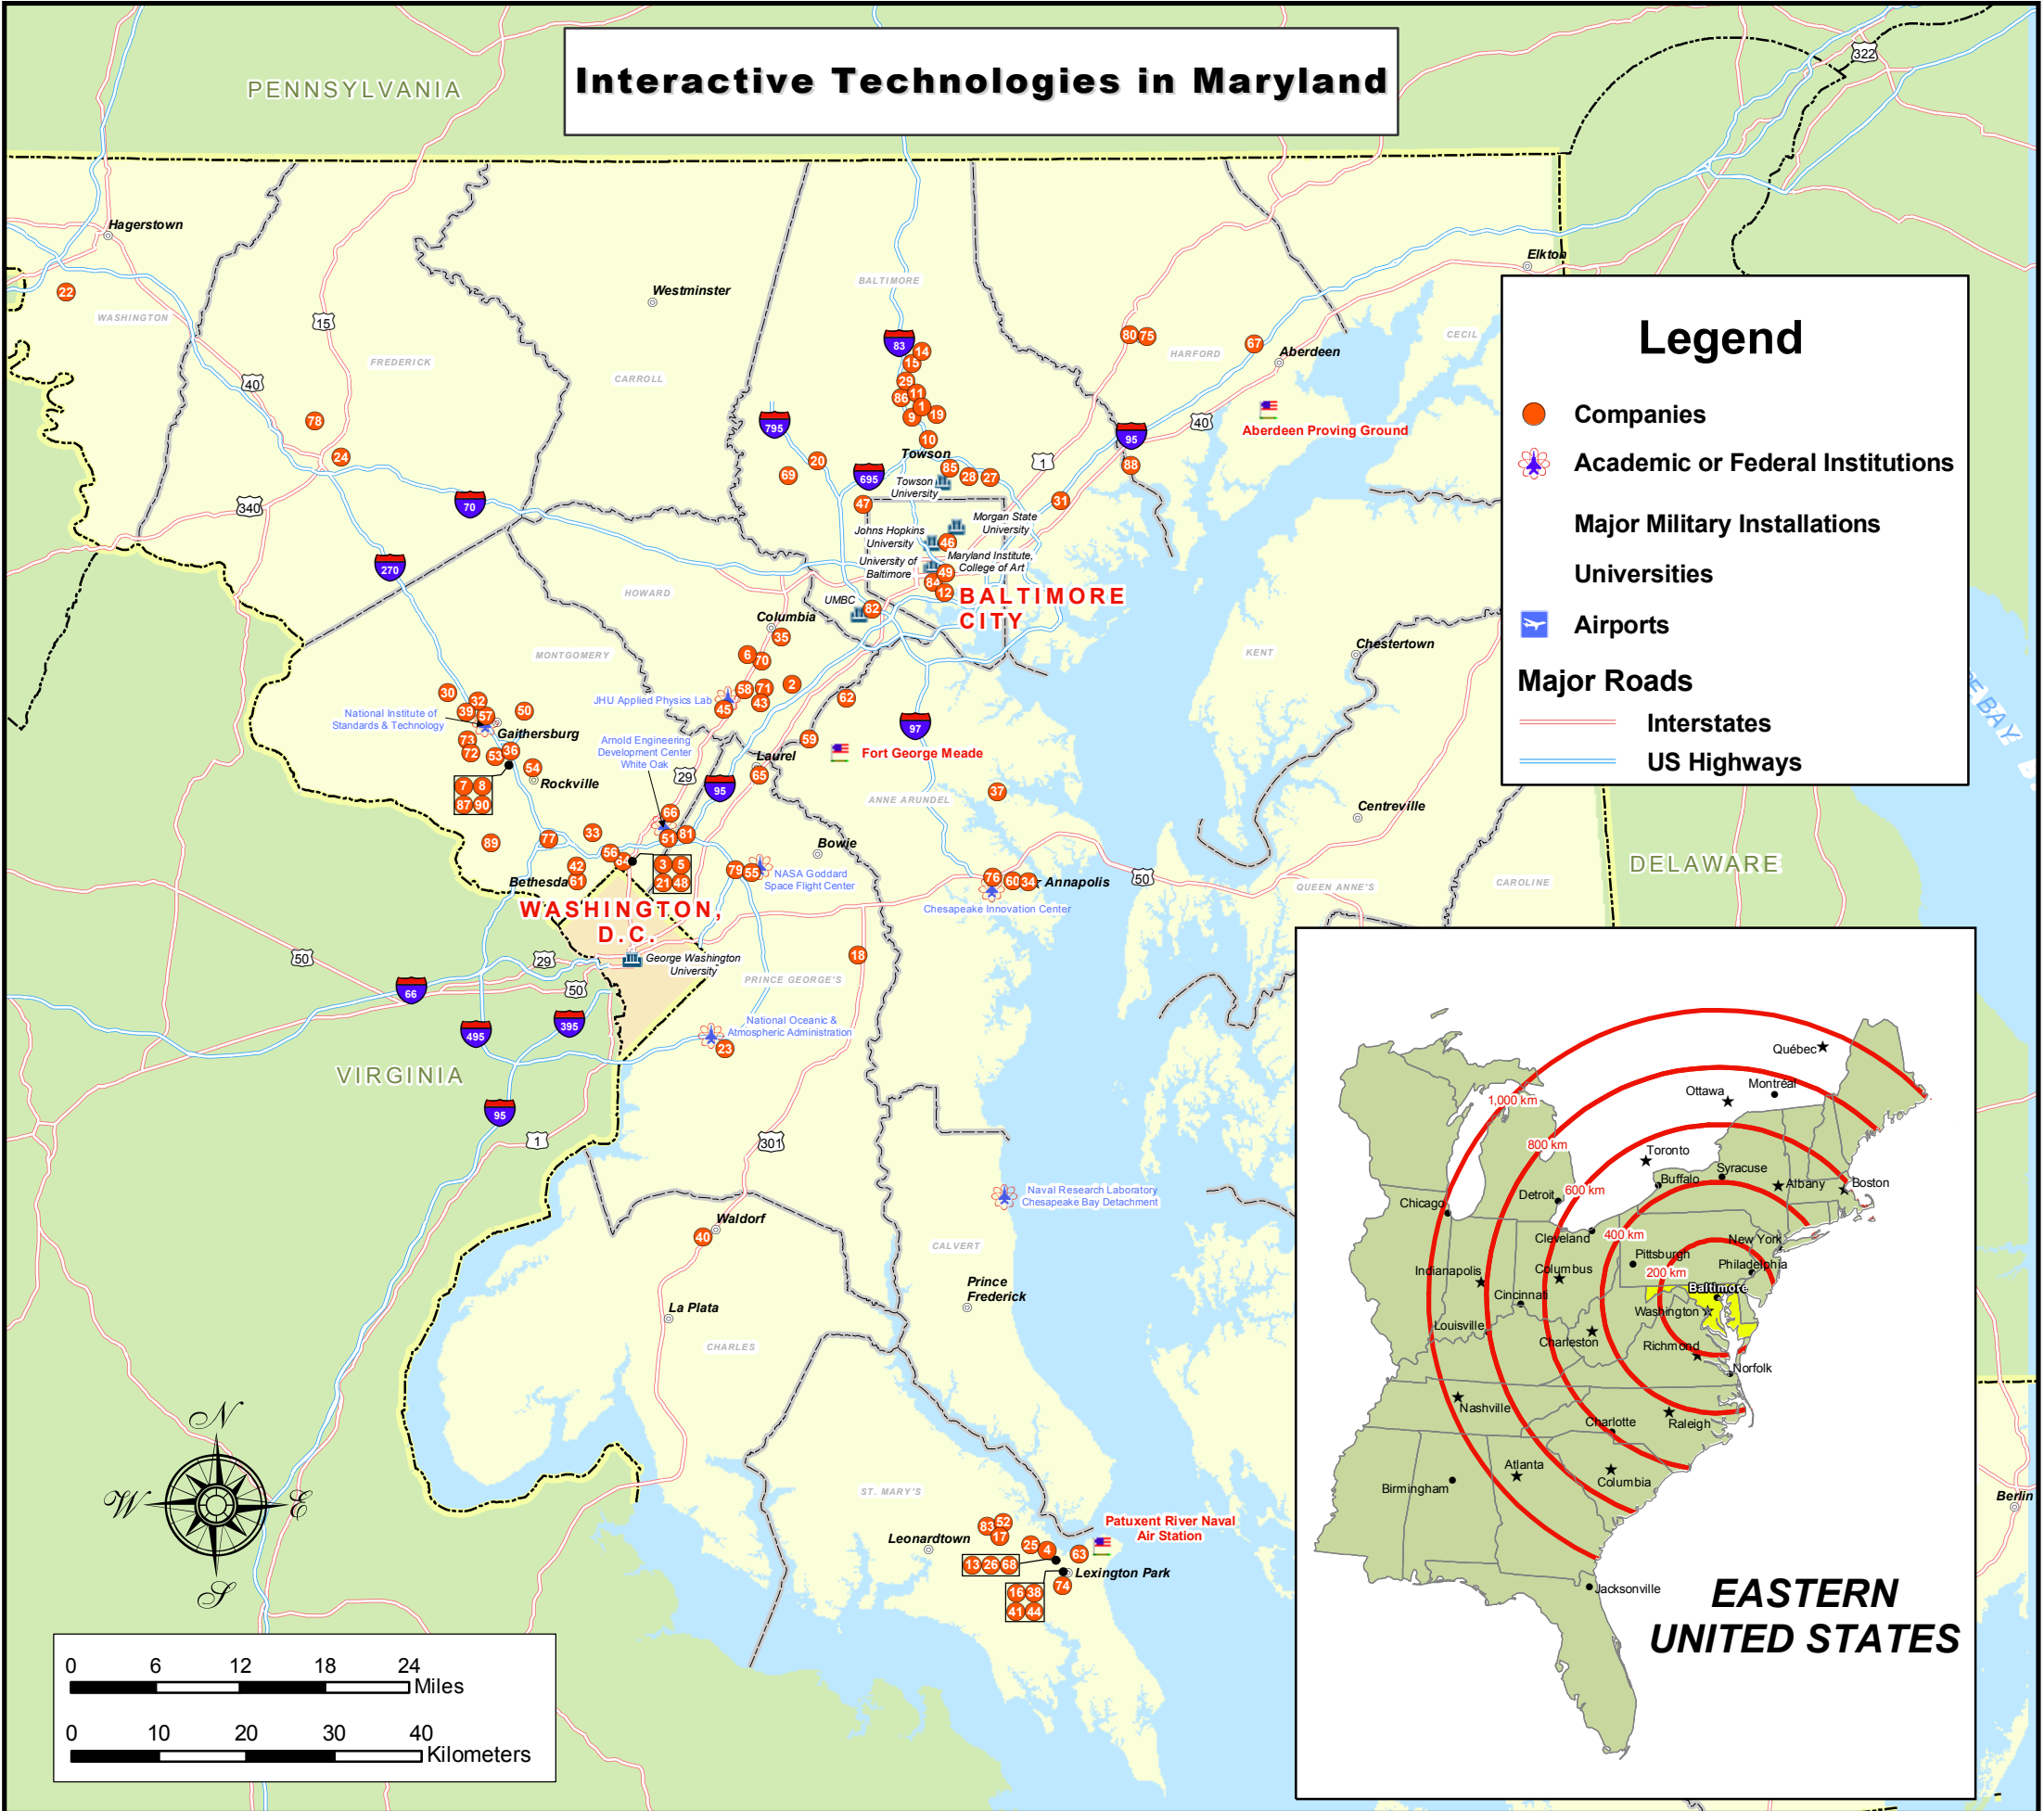

Interactive Technologies in Maryland

Legend

- Companies
- ✿ Academic or Federal Institutions
- ✶ Major Military Installations
- ✶ Universities
- ✈ Airports
- Major Roads
 - Interstates
 - US Highways

LABEL	COMPANY	Product
1	AAI Corporation	Interactive Technology - MOD-SIM
2	ADG Creative	Interactive Technology - Multimedia
3	Airtime-Manager	Interactive Technology - Digital Media
4	American Electronic Warfare Associates, Inc.	Interactive Technology - MOD-SIM
5	Atlantech Online	Interactive Technology - Digital Media
6	Avantium Technologies	Interactive Technology - MOD-SIM
7	BAE Systems	Interactive Technology - Strategic assets
8	Bethesda Softworks	Interactive Technology - Comm Game
9	Bethesda Softworks Hunt Valley	Interactive Technology - Comm Game
10	Big Huge Games	Interactive Technology - Comm Game
11	BreakAway Ltd.	Interactive Technology - Comm Game
12	Bully! Entertainment	Interactive Technology - Comm Game
13	Camber Corporation	Interactive Technology - MOD-SIM
14	Claymore Audio	Interactive Technology - Comm Game
15	Day 1 Studios, LLC - Baltimore	Interactive Technology - Comm Game
16	DCS Corporation	Aerospace
17	Delex Systems, Inc.	Interactive Technology - MOD-SIM
18	Digital Magnet	Interactive Technology - Web Based
19	Digital Steamworks	Interactive Technology - Comm Game
20	Direct Dimensions	Interactive Technology - MOD-SIM
21	Discovery Communications, Inc.	Interactive Technology - Digital Media
22	DMK Art	Interactive Technology - Comm Game
23	DynCorp Technical Services	Information Technology
25	EDO Professional Services / AERA	Interactive Technology - MOD-SIM
26	EG&G Technical Services, Inc.	Interactive Technology - Strategic assets
27	Enlight Interactive, Inc.	Interactive Technology - Strategic assets
28	e-publishing group	Interactive Technology - Comm Game
29	eyeMaginationS, Inc.	Interactive Technology - Serious Games
29	Firaxis Games	Interactive Technology - Comm Game
30	Game Industry News	Interactive Technology - Comm Game
31	Gathering of Developers	Interactive Technology - Comm Game
32	Gene Logic	Interactive Technology - MOD-SIM
33	Genex Technologies	Interactive Technology - MOD-SIM
34	GMA Industries	Interactive Technology - Strategic assets
35	GSE Systems, Inc.	Interactive Technology - Strategic assets
36	Hillcrest	Interactive Technology - Digital Media
37	ICS Multimedia Inc. (ICS Learning Group)	Interactive Technology - Serious Games
38	Imagine One Technology & Management	Interactive Technology - MOD-SIM
39	Immersion Medical	Information Technology
40	Infotek International Inc	Interactive Technology - Digital Media
41	Infotek International Inc	Interactive Technology - Digital Media
42	Interactive Drama	Interactive Technology - Digital Video
43	Interface & Control Systems (ICS)	Interactive Technology - Test & Support
44	J F Taylor Inc	Aerospace
45	Johns Hopkins University / Applied Physics Lab	Aerospace
46	Juxtopia	Interactive Technology - Serious Games
47	Kol-Rom Multimedia	Interactive Technology - Digital Media
48	Laerdal Medical Corporation	Interactive Technology - Serious Games
49	Laureate Education Inc	Interactive Technology - Serious Games
50	Leaping Lizard Software Inc	Information Technology
51	Macrofiche Media	Interactive Technology - Digital Media
52	Mettlers Industries Inc	Information Technology
53	Micro Focus	Interactive Technology - Digital Media
54	Montgomery College	Interactive Technology - Digital Media
55	NASA Goddard Space Flight Center	Information Technology
56	National Capital Area Medical Simulation Center	Interactive Technology - Serious Games
57	National Institute of Standards and Technology (NIST)	Information Technology
58	Nemetschek N.A. Inc (Vectorworks)	Interactive Technology - MOD-SIM
59	Northrop Grumman IT T A S C	Information Technology
60	OpenPath Products	Interactive Technology - Comm Game
61	Opnet Technologies, Inc	Information Technology
62	OptionOne	Interactive Technology - Test & Support
63	Patuxent River Naval Air Station	Interactive Technology - MOD-SIM
64	PBI Media	Interactive Technology - Digital Media
65	PowerGrid Fitness	Interactive Technology - Serious Games
66	Raytheon Training	Interactive Technology - MOD-SIM
67	RTR Technologies LLC	Interactive Technology - Strategic assets
68	Science Applications International Corp.	Interactive Technology - Strategic assets
69	Shadow Realm Games	Interactive Technology - Serious Games
70	SIMmersion LLC	Interactive Technology - MOD-SIM
71	Simmersion LLC	Interactive Technology - MOD-SIM
72	Simquest International, LLC	Interactive Technology - Serious Games
73	Simtronics	Interactive Technology - Comm Game
74	SRI International	Interactive Technology - MOD-SIM
75	SRS Technologies	Interactive Technology - MOD-SIM
76	Strategic Solutions Group, Inc.	Interactive Technology - Serious Games
77	Sytel Inc.	Interactive Technology - Digital Media
78	Telemecine & Advanced Technology Research Center (TATRC/MRMC)	Interactive Technology - Serious Games
79	The Hammers Company, Inc.	Interactive Technology - Strategic assets
80	Think Sharp	Information Technology - ERS
81	U.S. Army Research Laboratory	Federal Laboratory
82	UMBC Imaging Research Center	Interactive Technology - Digital Media
83	Vendian-Telemetry Systems Group (Subsidiary of General Dynamics)	Interactive Technology - MOD-SIM
84	Vertis Inc.	Interactive Technology - Web Based
85	Video Gaming Association	Interactive Technology - Comm Game
86	Vinciti AQ	Interactive Technology - Test & Support
87	Vir2L Studios	Interactive Technology - Comm Game
88	Vision Video Games	Interactive Technology - Serious Games
89	Will Interactive	Interactive Technology - Serious Games
90	Zenimax Media, Inc.	Interactive Technology - Digital Media