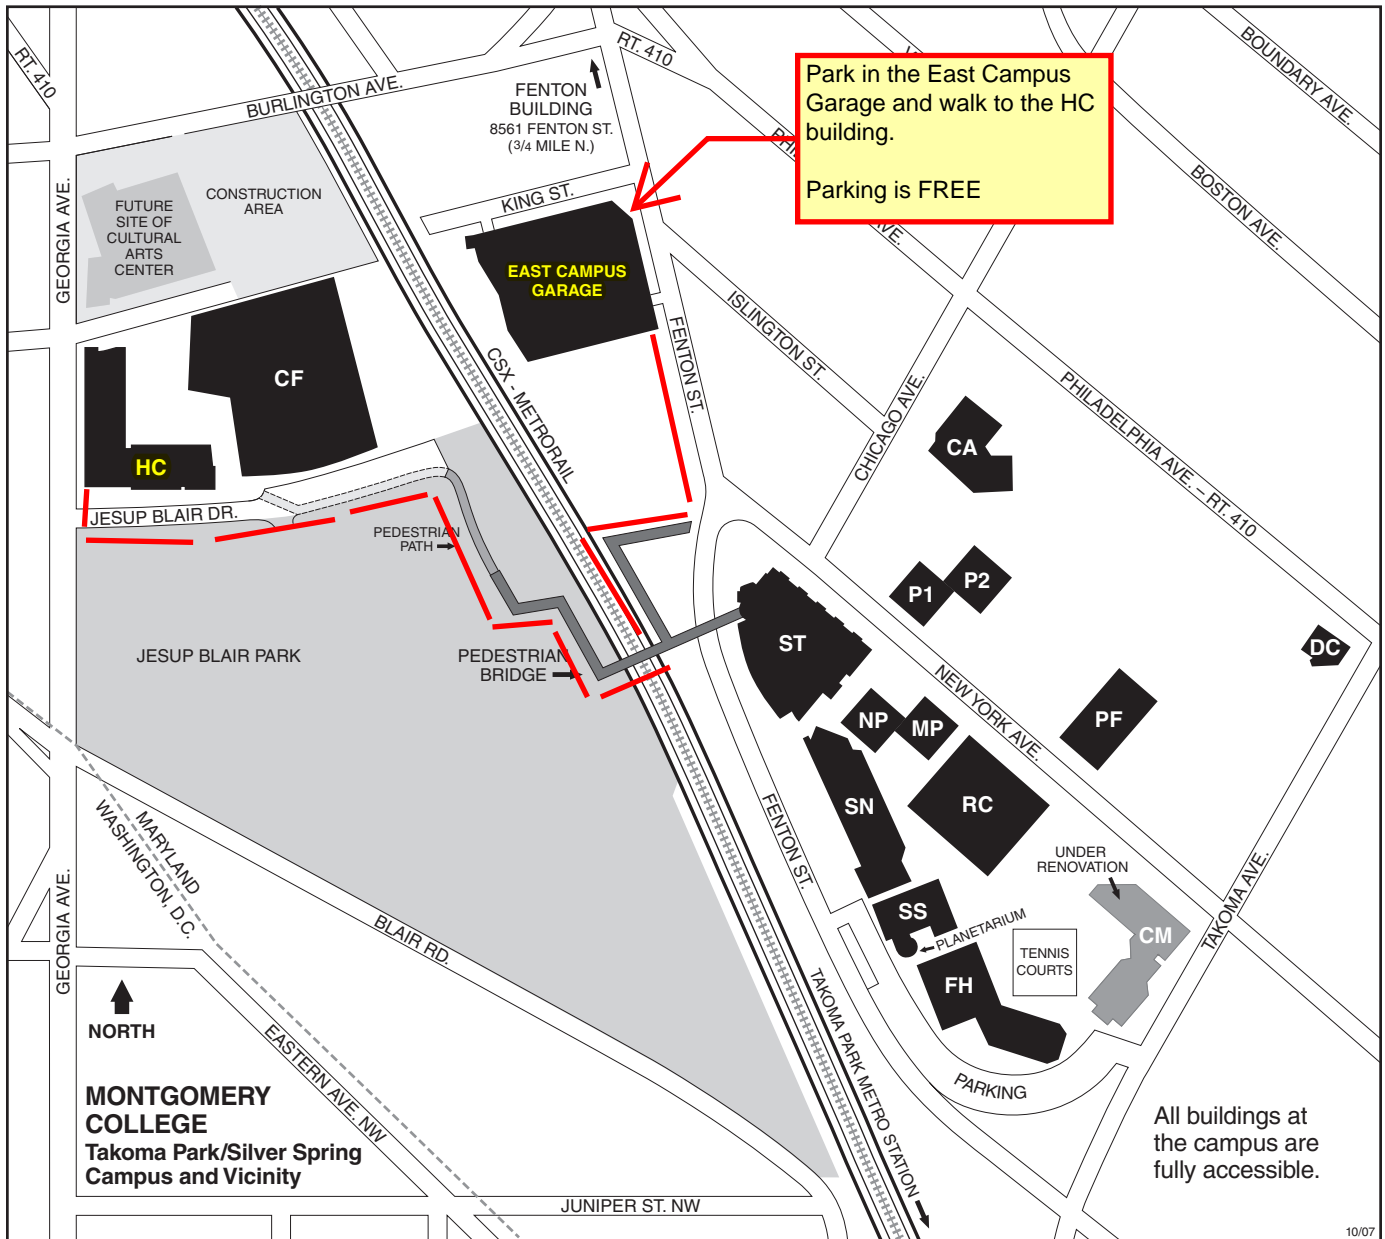

## Takoma Park/Silver Spring Campus and Vicinity

- NP North Pavilion
- PF Pavilion of Fine Arts
- P1 Pavilion One
- P2 Pavilion Two
- RC Resource Center
- SN Science North Building
- SS Science South Building  
(Planetarium)
- ST Charlene R. Nunley Student Services Center  
(Security Office and Admissions and Records)