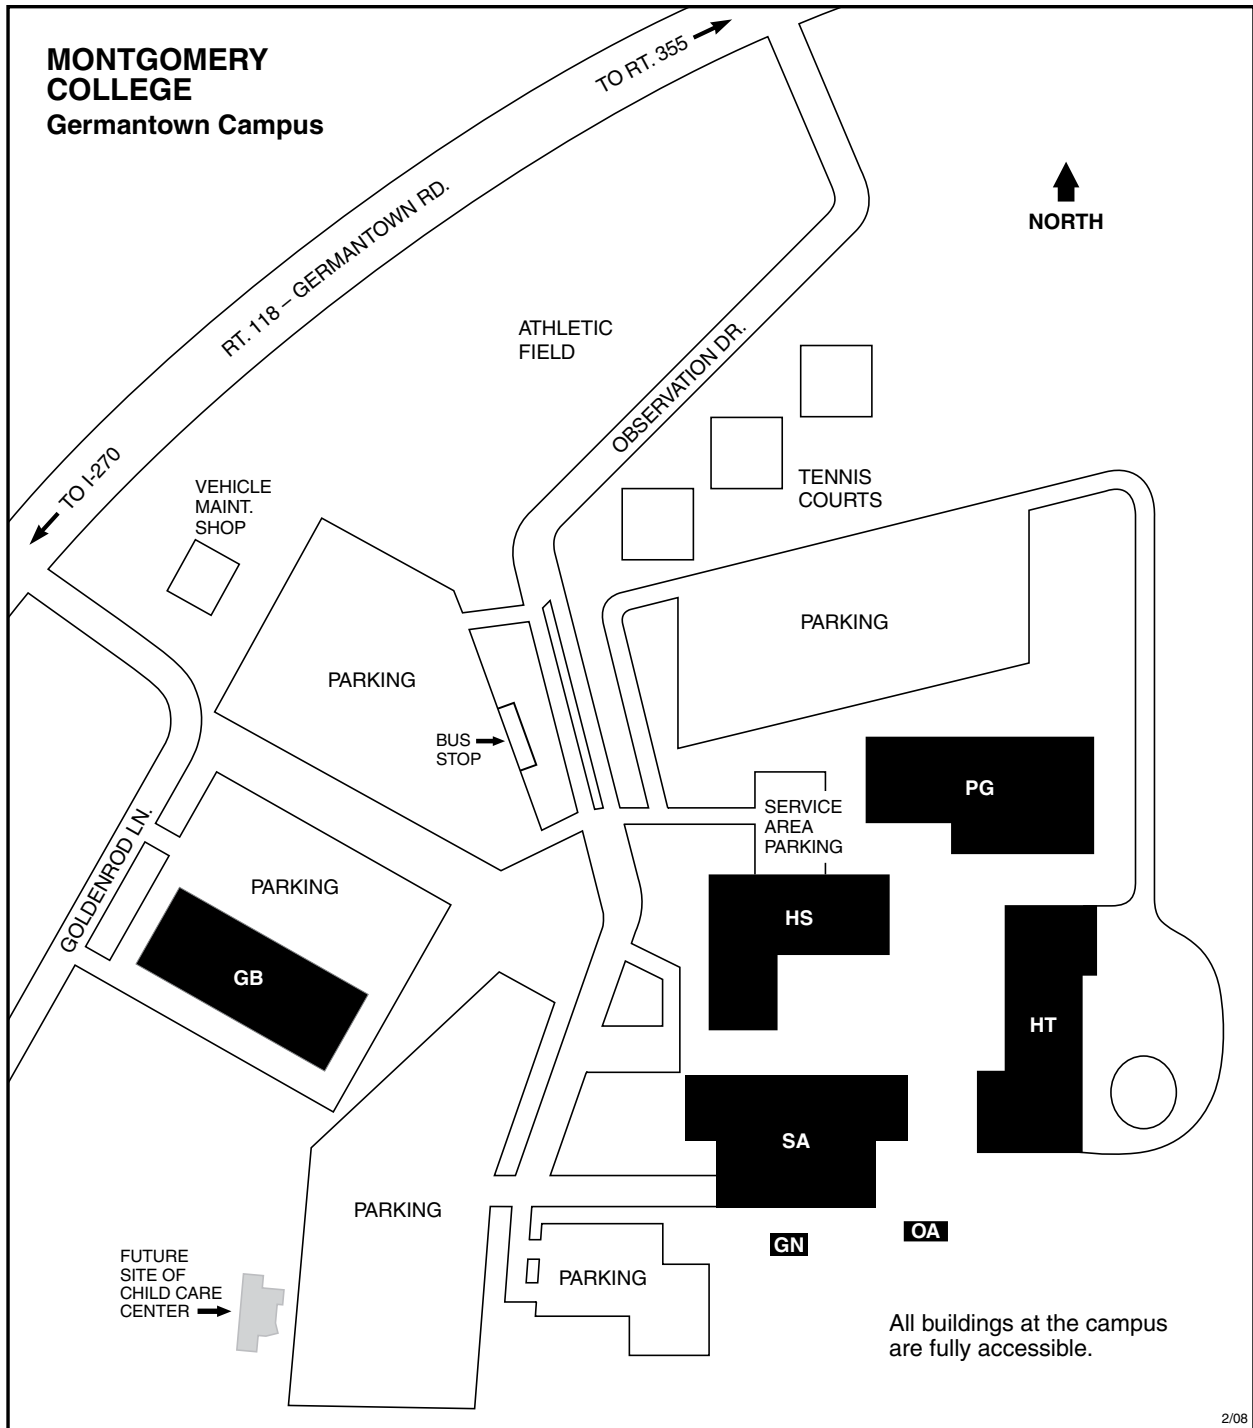

MONTGOMERY COLLEGE

Germantown Campus Map

Montgomery College Germantown Campus

20200 Observation Drive
Germantown, MD 20876
240-567-7700
TTY 301-540-2133
www.montgomerycollege.edu

Germantown Campus Legend of Buildings

(as of February 2008)

GB Goldenrod Building
GN Greenhouse
HS Humanities and Social Sciences Building

HT High Technology and Science Center
OA Office Annex
PG Physical Education Complex
SA Sciences and Applied Studies Building (Security Office and Admissions and Records)