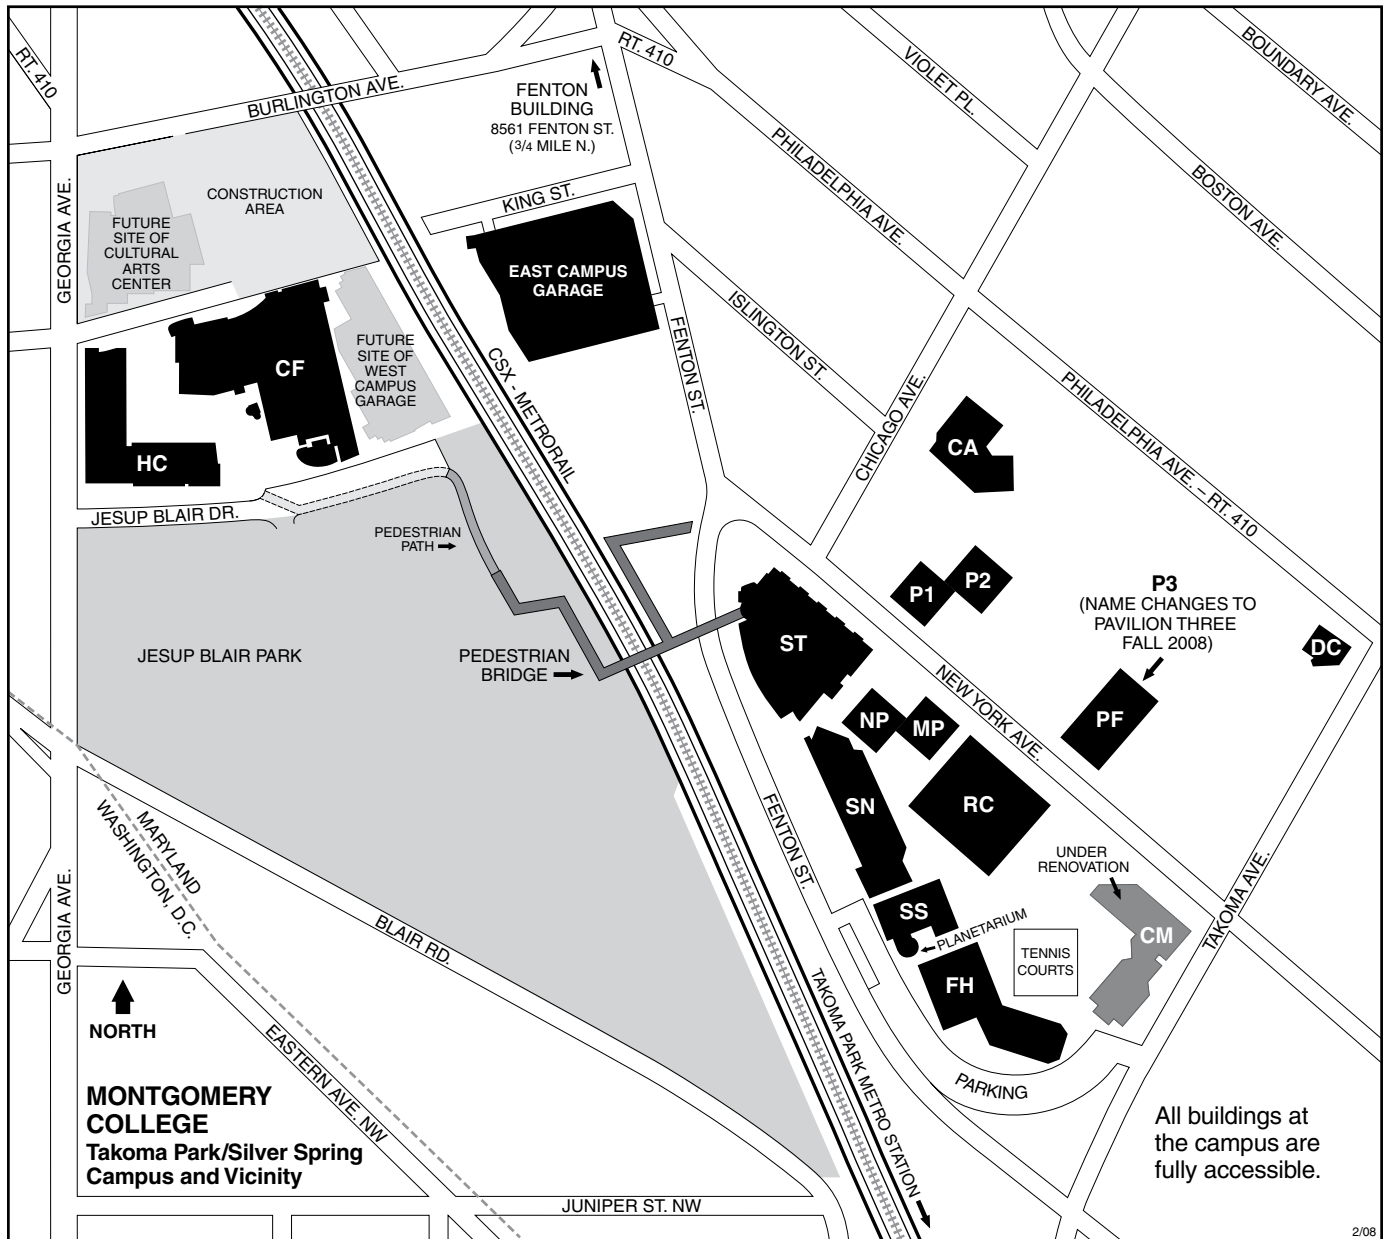

MONTGOMERY COLLEGE

Takoma Park/Silver Spring Campus and Vicinity

Montgomery College Takoma Park/Silver Spring Campus

7600 Takoma Avenue
Takoma Park, MD 20912
240-567-1300
TTY 301-587-7207
www.montgomerycollege.edu

Takoma Park/Silver Spring Campus Legend of Buildings

(as of February 2008)

- CA Communications Arts Center
- CF The Morris and Gwendolyn Cafritz Foundation Arts Center
- CM The Commons¹
- DC Child Care Center
- FH Falcon Hall (Physical Education)
- HC Health Sciences Center (Workforce Development & Continuing Education)
- MP Mathematics Pavilion
- NP North Pavilion

- PF Pavilion of Fine Arts² (P3 – Pavilion Three, fall 2008)
- P1 Pavilion One
- P2 Pavilion Two
- RC Resource Center
- SN Science North Building
- SS Science South Building (Planetarium)
- ST Charlene R. Nunley Student Services Center (Security Office and Admissions and Records)

¹ Closed for renovation.

² Name changes to Pavilion Three (P3) fall 2008.