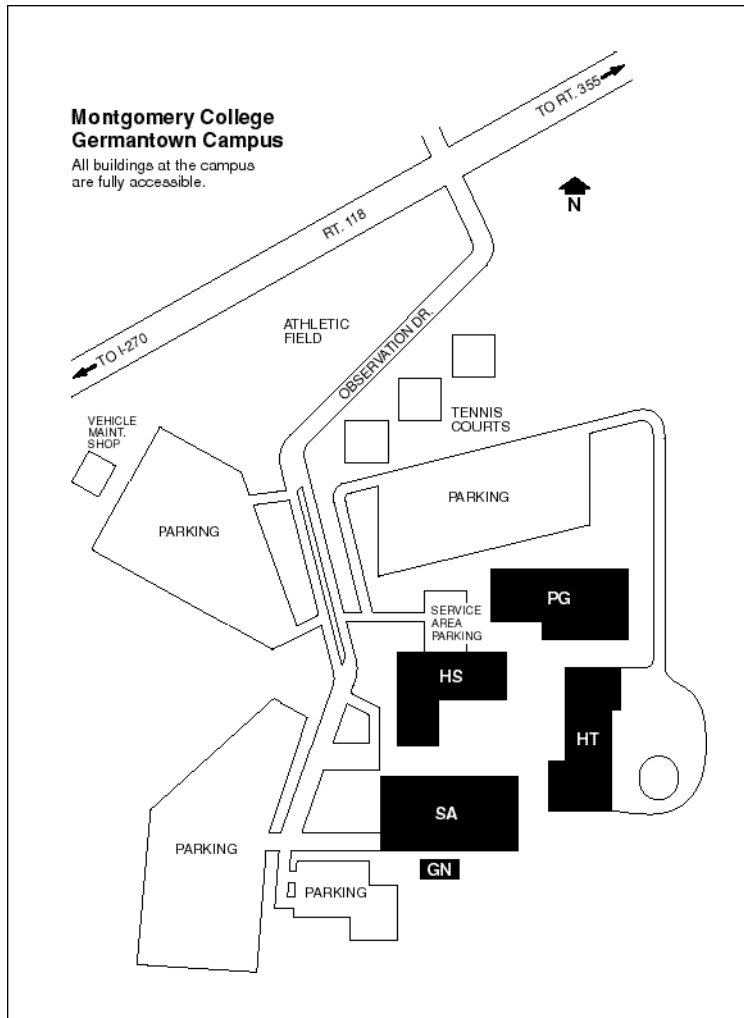

CAMPUS MAP — GERMANTOWN

Germantown Campus Legend of Buildings

GN Greenhouse
HS Humanities and Social
Sciences Building

HT High Technology and
Science Center
PG Physical Education
Complex

SA Sciences and Applied
Studies Building
(Security Office and
Admissions, Records,
and Registration)

CAMPUS MAP—ROCKVILLE

Rockville Campus Legend of Buildings

- AR Paul Peck Art Building
- AT Amphitheatre
- CB Counseling and Advising Building (Security Office)
- CC Campus Center (Workforce Development & Continuing Education)
- CH Child Care Center
- CS Computer Science Building

- SB South Campus Instruction Building
- SE Science Building East
- SV Student Services Building (Admissions, Records, and Registration)
- SW Science Building West
- TA Theatre Arts Building
- TC Technical Center
- TT Interim Technical Training Center

SP Social Sciences Pavilion
 SS Science South Building
 ST Student Services Pavilion (Admissions, Records, and Registration)