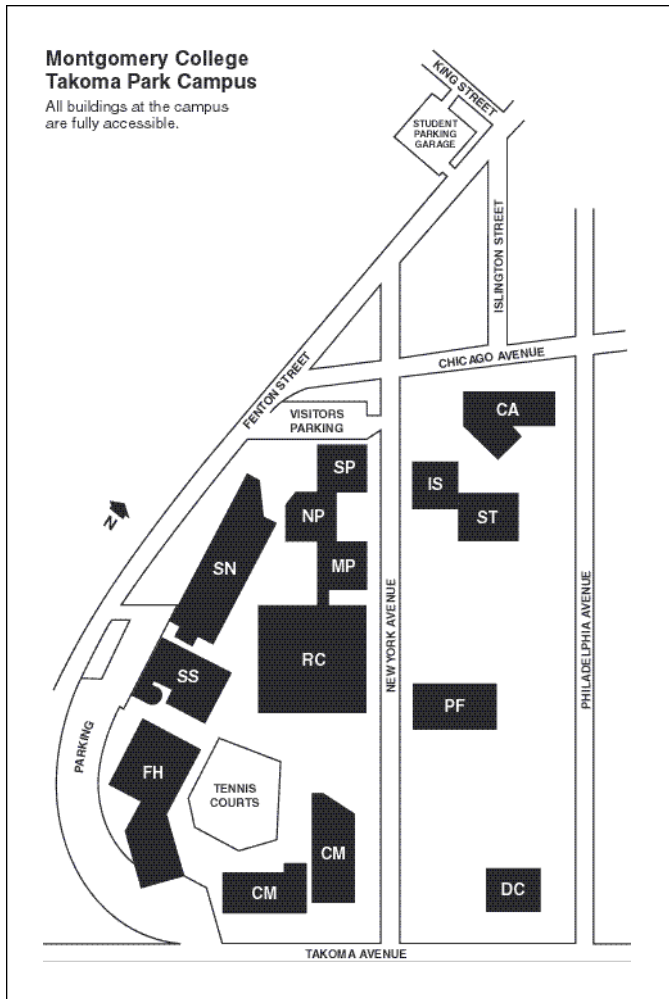

CAMPUS MAP—ROCKVILLE

Rockville Campus Legend of Buildings

- AR Paul Peck Art Building
- AT Amphitheatre
- CB Counseling and Advising Building (Security Office)
- CC Campus Center (Workforce Development & Continuing Education)
- CH Child Care Center
- CS Computer Science Building

- GU Homer S. Gudelsky Institute for Technical Education
- HU Humanities Building
- MK Mannakee Building (Central Administration)
- MT Macklin Tower
- MU Music Building
- PA Robert E. Parilla Performing Arts Center
- PE Physical Education Center

- SB South Campus Instruction Building
- SE Science Building East
- SV Student Services Building (Admissions, Records, and Registration)
- SW Science Building West
- TA Theatre Arts Building
- TC Technical Center
- TT Interim Technical Training Center

CAMPUS MAP—TAKOMA PARK

Takoma Park Campus Legend of Buildings

CA Communications Arts Center
 CM The Commons (Security Office)
 DC Child Care Center
 FH Falcon Hall (Physical Education)

IS Information Sciences Pavilion
 MP Mathematics Pavilion
 NP Nursing Pavilion
 PF Pavilion of Fine Arts
 RC Resource Center
 SN Science North Building