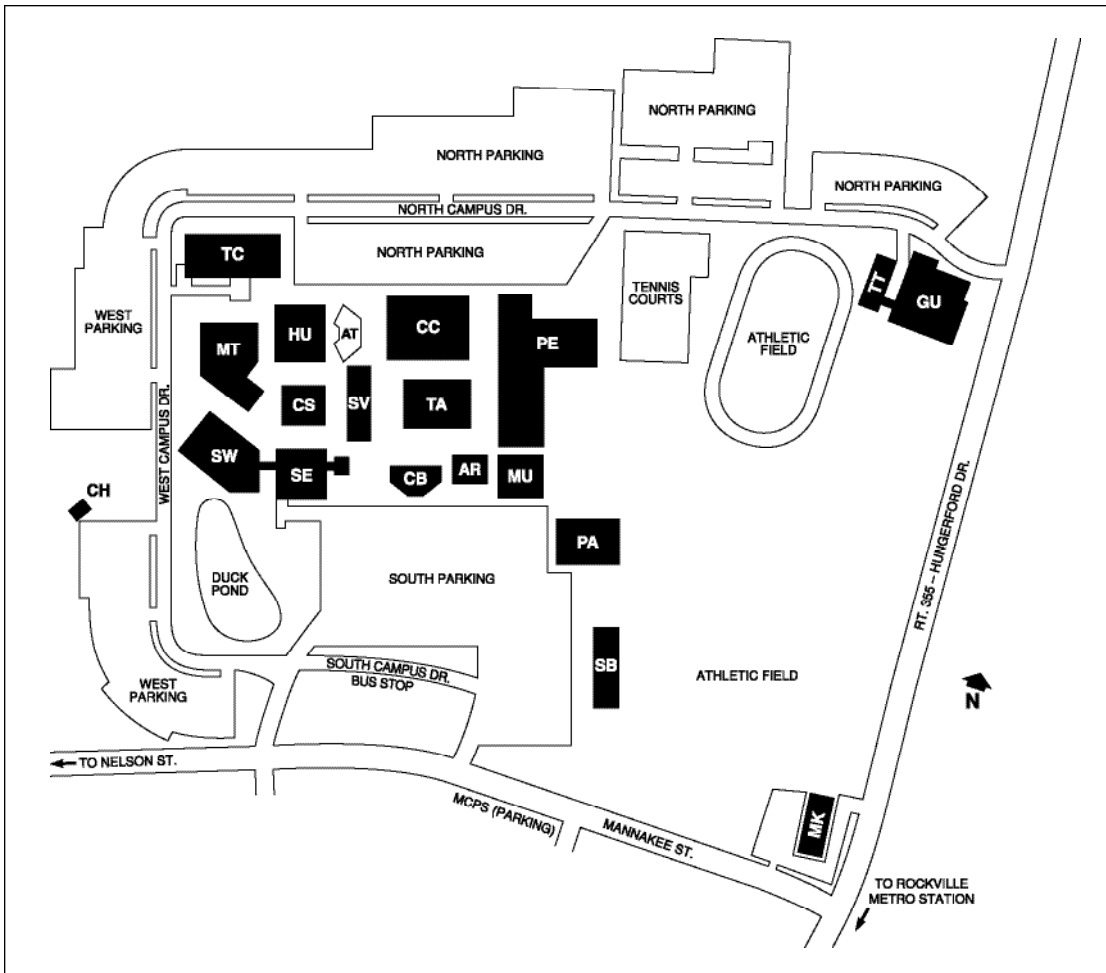

CAMPUS MAP — GERMANTOWN

Germantown Campus Legend of Buildings

GN Greenhouse
HS Humanities and Social
Sciences Building

HT High Technology and
Science Center
PG Physical Education
Complex

SA Sciences and Applied
Studies Building
(Security Office and
Admissions, Records,
and Registration)

CAMPUS MAP—ROCKVILLE

Rockville Campus Legend of Buildings

- AR Paul Peck Art Building
- AT Amphitheatre
- CB Counseling and Advising Building (Security Office)
- CC Campus Center (Workforce Development & Continuing Education)
- CH Child Care Center
- CS Computer Science Building

- SB South Campus Instruction Building
- SE Science Building East
- SV Student Services Building (Admissions, Records, and Registration)
- SW Science Building West
- TA Theatre Arts Building
- TC Technical Center
- TT Interim Technical Training Center

CAMPUS MAP—TAKOMA PARK

Takoma Park Campus Legend of Buildings

CA Communications Arts Center
 CM The Commons (Security Office)
 DC Child Care Center
 FH Falcon Hall (Physical Education)

IS Information Sciences Pavilion
 MP Mathematics Pavilion
 NP Nursing Pavilion
 PF Pavilion of Fine Arts
 RC Resource Center
 SN Science North Building