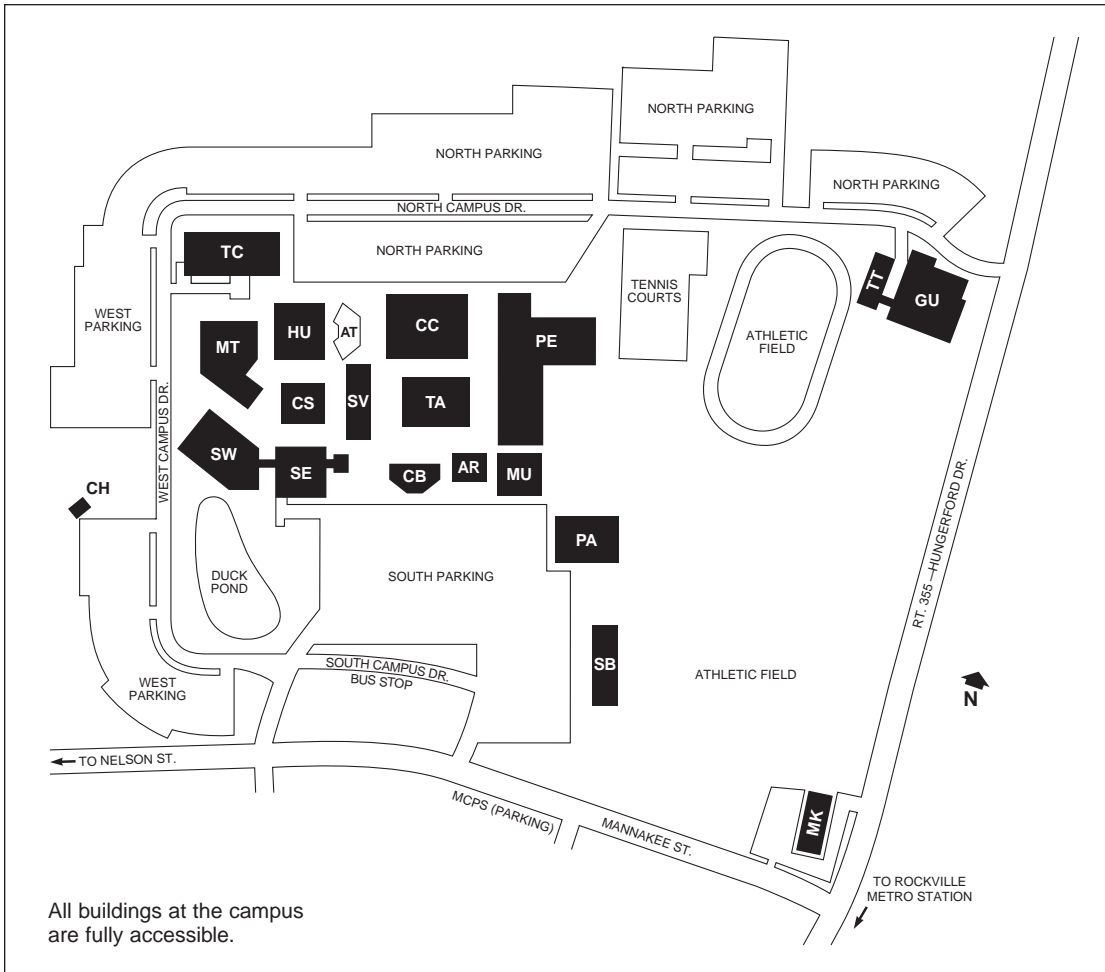

CAMPUS MAP — GERMANTOWN

Germantown Campus Legend of Buildings

GN Greenhouse
HS Humanities and Social
Sciences Building

HT High Technology and
Science Center
PG Physical Education
Complex

SA Sciences and Applied
Studies Building
(Security Office and
Admissions, Records,
and Registration)

CAMPUS MAP—ROCKVILLE

Rockville Campus Legend of Buildings

- AR Paul Peck Art Building
- AT Amphitheatre
- CB Counseling and Advising Building (Security Office)
- CC Campus Center (Workforce Development & Continuing Education)
- CH Child Care Center
- CS Computer Science Building

- SB South Campus Instruction Building
- SE Science Building East
- SV Student Services Building (Admissions, Records, and Registration)
- SW Science Building West
- TA Theatre Arts Building
- TC Technical Center
- TT Interim Technical Training Center

CAMPUS MAP-TAKOMA PARK

Takoma Park Campus Legend of Buildings

- CA Communications Arts Center
- CM The Commons (Security Office)
- DC Child Care Center
- FH Falcon Hall (Physical Education)

- HC Health Sciences Center (Workforce Development & Continuing Education)
- IS Information Sciences Pavilion
- MP Mathematics Pavilion
- NP North Pavilion
- PF Pavilion of Fine Arts
- RC Resource Center