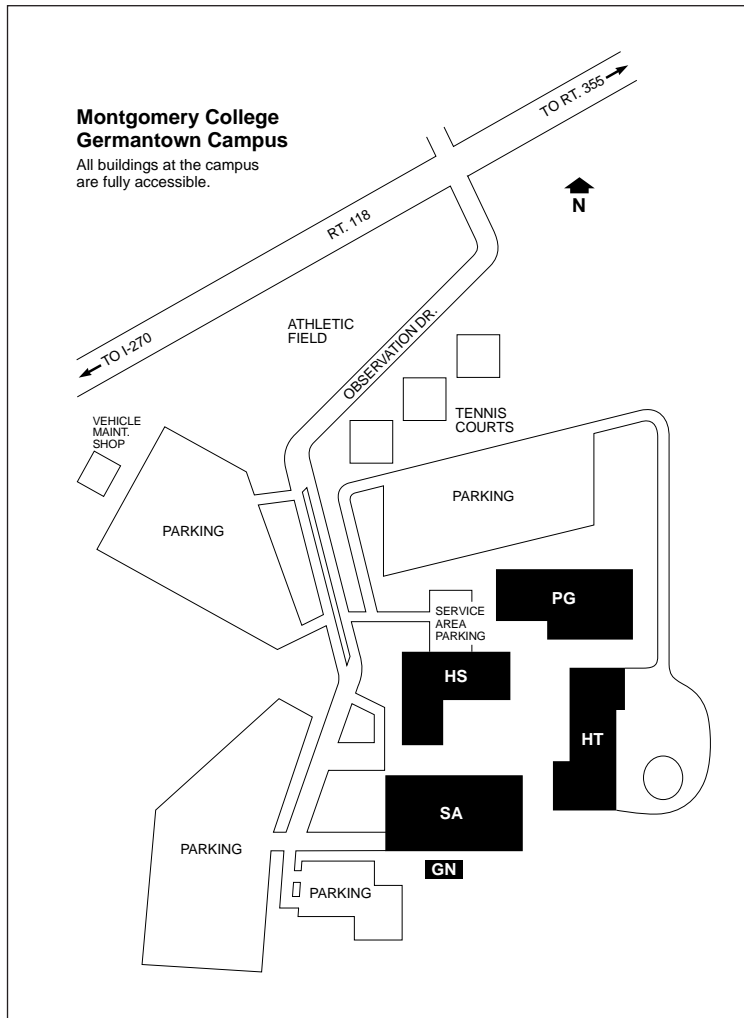

CAMPUS MAP — GERMANTOWN

Germantown Campus Legend of Buildings

GN Greenhouse
HS Humanities and Social
Sciences Building

HT High Technology and
Science Center
PG Physical Education
Complex

SA Sciences and Applied
Studies Building
(Security Office and
Admissions, Records,
and Registration)

CAMPUS MAP—ROCKVILLE

Rockville Campus Legend of Buildings

- AR Paul Peck Art Building
- AT Amphitheatre
- CB Counseling and Advising Building (Security Office)
- CC Campus Center (Workforce Development & Continuing Education)
- CH Child Care Center
- CS Computer Science Building

- SB South Campus Instruction Building
- SE Science Building East
- SV Student Services Building (Admissions, Records, and Registration)
- SW Science Building West
- TA Theatre Arts Building
- TC Technical Center
- TT Interim Technical Training Center

- SN Science North Building
- SP Social Sciences Pavilion (To be demolished Summer 2004)
- SS Science South Building (Planetarium)
- ST Student Services Pavilion (Admissions, Records, and Registration)