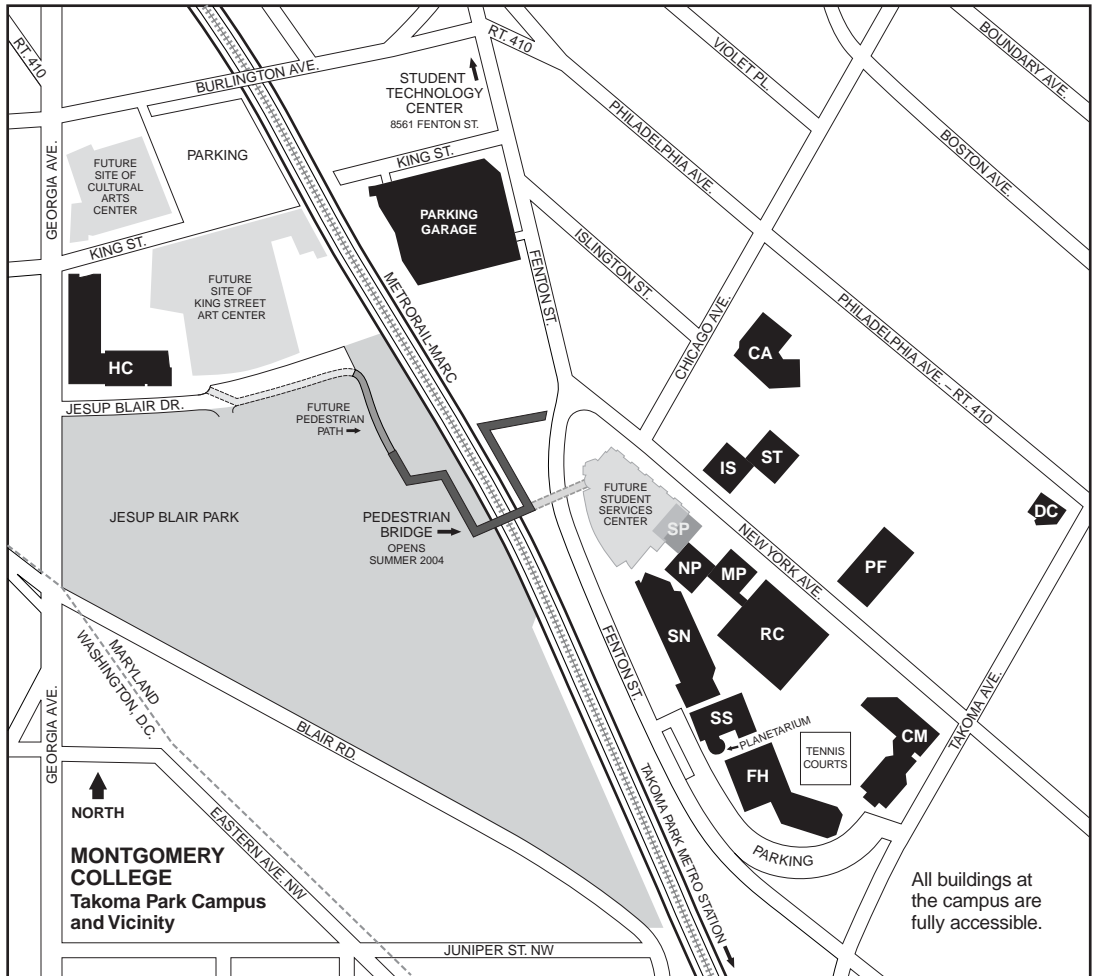

CAMPUS MAP-TAKOMA PARK

Takoma Park Campus Legend of Buildings

- CA Communications Arts Center
- CM The Commons (Security Office)
- DC Child Care Center
- FH Falcon Hall (Physical Education)

- HC Health Sciences Center (Workforce Development & Continuing Education)
- IS Information Sciences Pavilion
- MP Mathematics Pavilion
- NP North Pavilion
- PF Pavilion of Fine Arts
- RC Resource Center

- SN Science North Building
- SP Social Sciences Pavilion (To be demolished Summer 2004)
- SS Science South Building (Planetarium)
- ST Student Services Pavilion (Admissions, Records, and Registration)

All buildings at the campus are fully accessible.