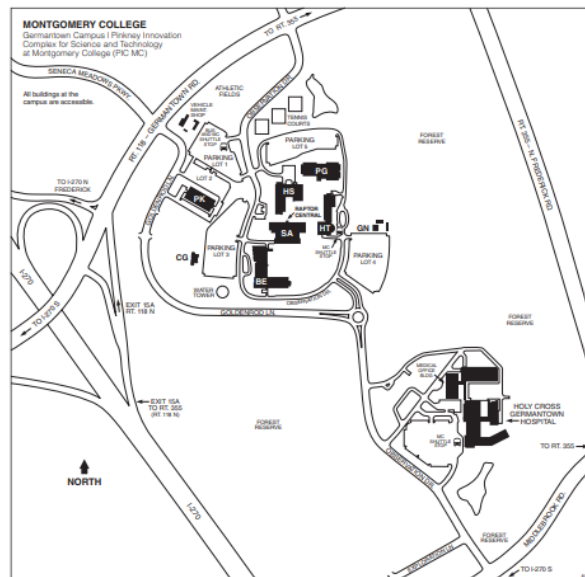

Education & Social Sciences

Chair— Andrew Herst	x 7-7761	HS 136	Andrew.Herst
Admin—Christie Liljestrand	x 7-6934	HS 138	Christie.Liljestrand

English & Reading

Chair— Sharon Anthony	x 7-7769	PK 123	Sharon.Anthony
Admin—Elisa Merendino	x 7-2012	PK 140	Elisa.Merendino

Counseling & Advising

Chair—Katie Mount	x 7-6966	SA 236	Katie.Mount
Admin—LaShaun Byrd	x 7-7734	SA 250	Lashaun.Byrd
Office Asst. (PT) Suzanne Shupe	x 7-7734	SA 250	Suzanne.Shupe

Mathematics & Statistics

Chair— Luc Desir	x 7-5220	HT 317	Luc.Desir
Admin—Amanda Wu	x 7-7722	HT 314	Amanda.Wu

Humanities (Host of Arts, Health & PE)

Chair— Sarah Campbell	x 7-4166	HS 140	Sarah.Campbell
Admin—Sella Gesumwa	x 7-7766	HS 138	Sella.Gesumwa

ELAP, Linguistics & Communication Studies

Chair—Page Whittenburg	x 7-7750	HS 141	Page.Whittenburg
Admin—Mary Snider	x 7-7845	HS 138	Mary.Snider

Important Campus Numbers

Public Safety
SA 283
240-567-3333
Hours:
24-Hour Service

IT Help Desk
Off Campus
240-567-7222

Media Resources
HS 16
240-567-7861

Library
HS
Reference Desk: 240-567-7853
Circulation Desk: 240-567-7858
Information: 240-567-7850

Facilities
PK 113
240-567-7807

Vice President & Provost Office
PK 108
240-567-7711
Muhammad Kehnemouyi,
Interim Provost
Nicole Given, Exec. Assoc.

MONTGOMERY COLLEGE

Germantown Campus | Pinkney Innovation Complex for Science and Technology (PIC MC)

Legend of Campus Buildings
(as of June 2022)
BE Bioscience Education Center
• Conference Center
CG Child Care Center
• Center for Early Education (CEE)
GN Greenhouse

Deans & Admins

Mathematics, Statistics & Data Science

Dean—Milton Nash	x 7-7794	HT 314
Admin—Sarah Kimbrough	x 7-1956	HT 314

ELAP, Linguistics & Communication Studies

Dean—Fiona Glade	x 7-1845	HS 160
Admin—Vivian Chang	x 7-1845	HS 160

Chemical & Biological Sciences

Dean—Jim Sniezek	x 7-1690	BE 118
Admin—Terry Gulston	x 7-1408	BE 106

Student Affairs

Dean—Jamin Bartolomeo	x 7-1993	SA 139
Assoc Dean—Marcus Peanort	x 7-1993	SA 139
Admin—Barbara Perez	x 7-2049	SA 139
Admin—Linda Hultengren	x 7-7838	SA 139
Admin—Nichole Land	x 7-1986	SA 139