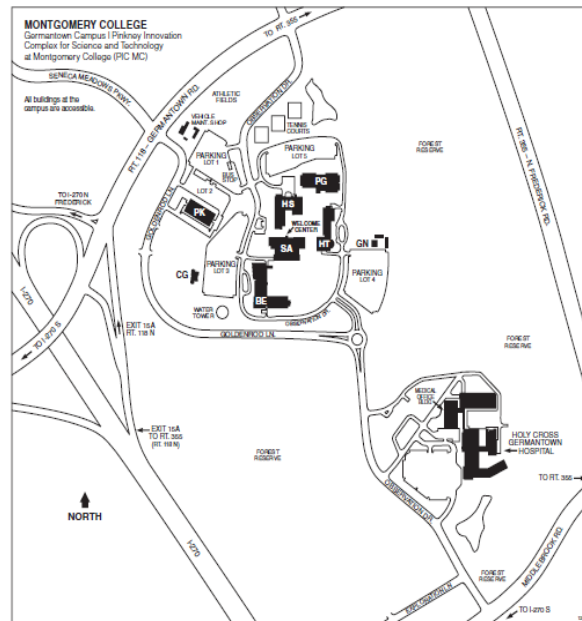

English & Reading

Chair— Sharon Anthony	x 7-7769	PK 123	Sharon.Anthony
Admin—Elisa Merendino	x 7-2012	PK 140	Elisa.Merendino

Counseling & Advising

Chair—Katie Mount	x 7-6966	SA 236	Katie.Mount
Admin—LaShaun Harris	x 7-6944	SA 250	Lashaun.Harris
Office Asst. (PT)— Vacant	x 7-7770	SA 250	

Mathematics & Statistics

Chair—Darren Smith	x 7-1914	HT 129	Darren.Smith
Admin—Amanda Wu	x 7-7722	HT 314	Amanda.Wu

Humanities (Host of Arts, Health & PE)

Chair— Sarah Campbell	x 7-4166	HS 140	Sarah.Campbell
Admin—Sella Gesumwa	x 7-7766	HS 138	Sella.Gesumwa

ELAP, Linguistics & Communication Studies

Chair—Jorinde van den Berg	x 7-6900	HS 141	Jorinde.Vandenberg
Admin—Mary Snider	x 7-7845	HS 138	Mary.Snider

Important Campus Numbers

Public Safety
SA 283
240-567-7777
Hours:
24-Hour Service

IT Help Desk
Off Campus
240-567-7222
Hours:
M-F, 7:30am-10pm
Sat, 8am-4:30pm

Media Resources
HS 16
240-567-7861

Library
HS
Reference Desk: 240-567-7853
Circulation Desk: 240-567-7858
Information: 240-567-7850
Hours:
M-R, 8:30am - 7pm
Fri, 8:30am - 5pm

Facilities
PK 113
240-567-7807

Vice President & Provost Office
PK 108
240-567-7711
Margaret Latimer, Provost
Nicole Given, Exec. Assoc.

MONTGOMERY COLLEGE

Germantown Campus | Pinkney Innovation Complex for Science and Technology (PIC MC)

Deans & Admins

Mathematics, Statistics & Data Science

Dean—Milton Nash	x 7-7794	HT 314
Admin—Sarah Kimbrough	x 7-1956	HT 314

ELAP, Linguistics & Communication Studies

Dean— Fiona Glade	x 7-1845	HS 160
Admin—Kaylin Nguyen	x 7-1845	HS 160

Chemical & Biological Sciences

Dean—Jim Sniezek	x 7-1690	BE 118
Admin—Terry Gulston	x 7-1408	BE 106

Student Affairs

Dean—Jamin Bartolomeo	x 7-1993	SA 139
Assoc Dean—Marcus Peanort	x 7-1993	SA 139
Admin — Nichole Land	x 7-1986	SA 139
Admin—Linda Hultengren	x 7-7838	SA 139
Admin—Barbara Perez	x 7-2049	SA 120