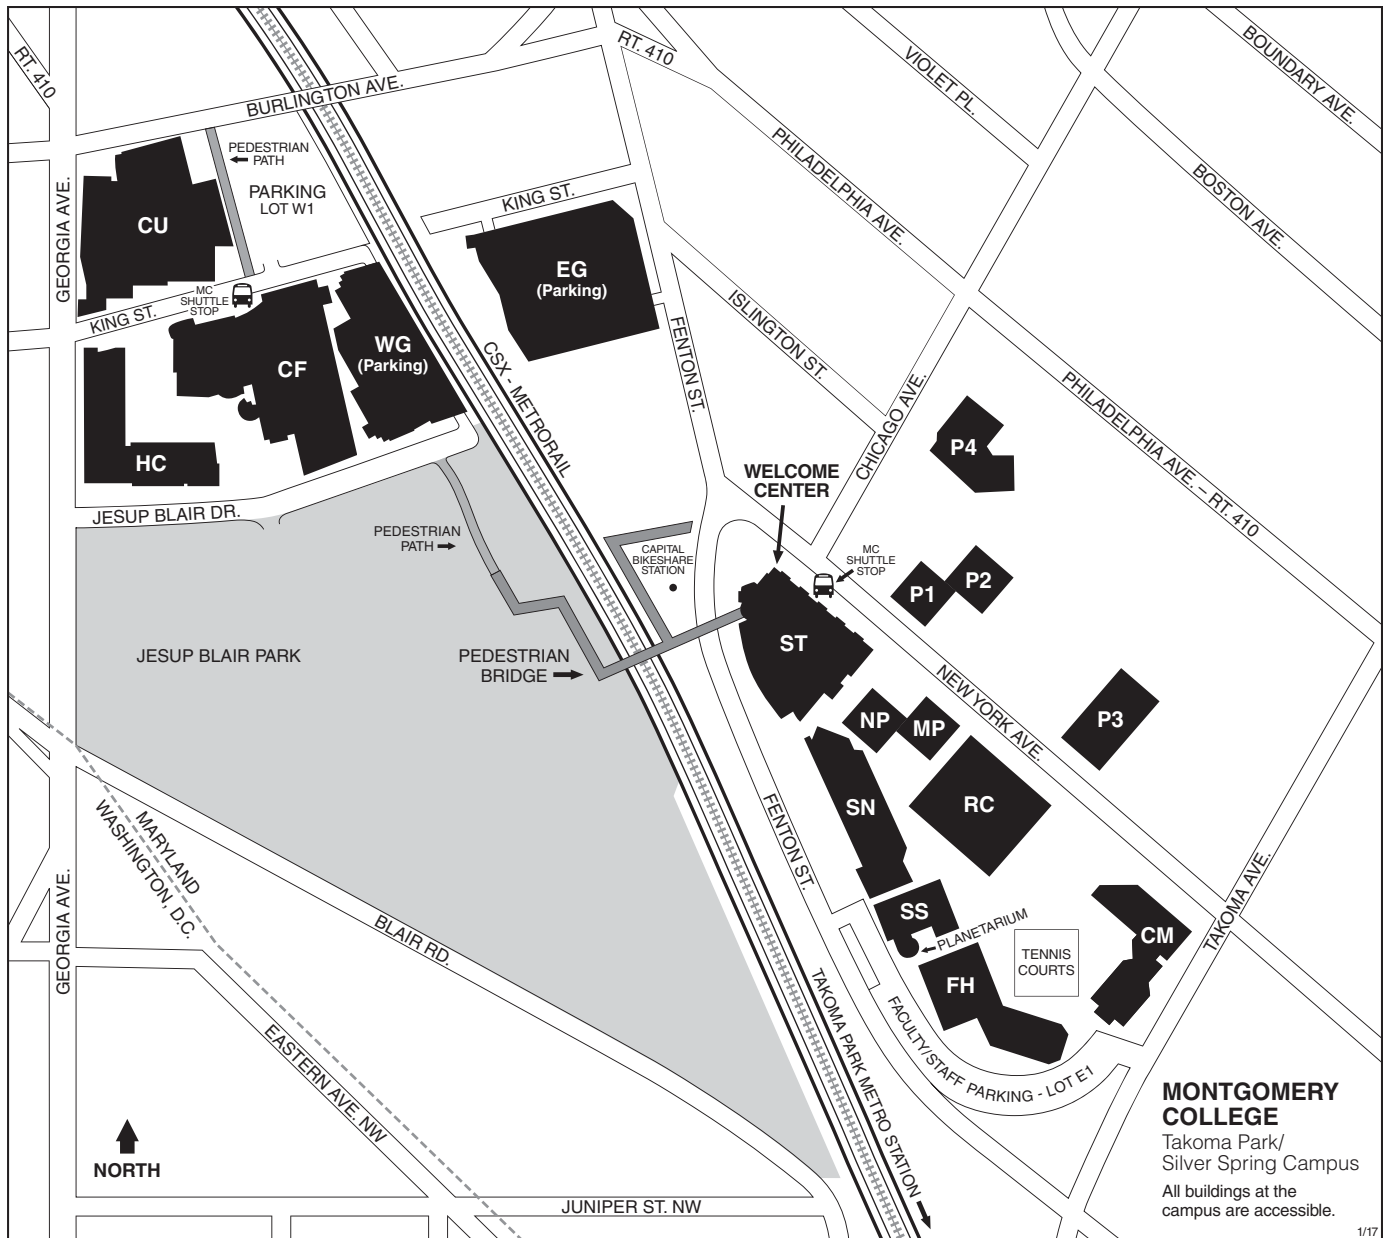

MONTGOMERY COLLEGE

Takoma Park/Silver Spring Campus and Vicinity

MONTGOMERY COLLEGE
Takoma Park/
Silver Spring Campus
All buildings at the
campus are accessible.

Takoma Park/Silver Spring Campus
7600 Takoma Avenue
Takoma Park, MD 20912
240-567-1300; TTY 301-587-7207
montgomerycollege.edu
For updates to campus maps, visit
montgomerycollege.edu/maps

Legend of Campus Buildings
(as of January 2017)

- **CF** The Morris and Gwendolyn Cafritz Foundation Arts Center
  - Art store/food options
  - Educational Opportunity Center
  - Refugee Training Center
  - Workforce Development & Continuing Education (WD&CE)
- **CM** Catherine F. Scott Commons
- **CU** Cultural Arts Center
- **EG** East Garage (parking)

- **FH** Falcon Hall
  - Physical Education
- **HC** Health Sciences Center
- **MP** Mathematics Pavilion
- **NP** North Pavilion
- **P1** Pavilion One
- **P2** Pavilion Two
- **P3** Pavilion Three
- **P4** Pavilion Four
- **RC** Resource Center
  - Library
- **SN** Science North Building

- **SS** Science South Building
  - Planetarium
- **ST** Charlene R. Nunley Student Services Center
  - Bookstore
  - Cafeteria
  - Counseling and Advising
  - Enrollment Services
  - Financial Aid Office
  - Public Safety Office
  - Student Life Office
  - Welcome Center
- **WG** West Garage (parking)