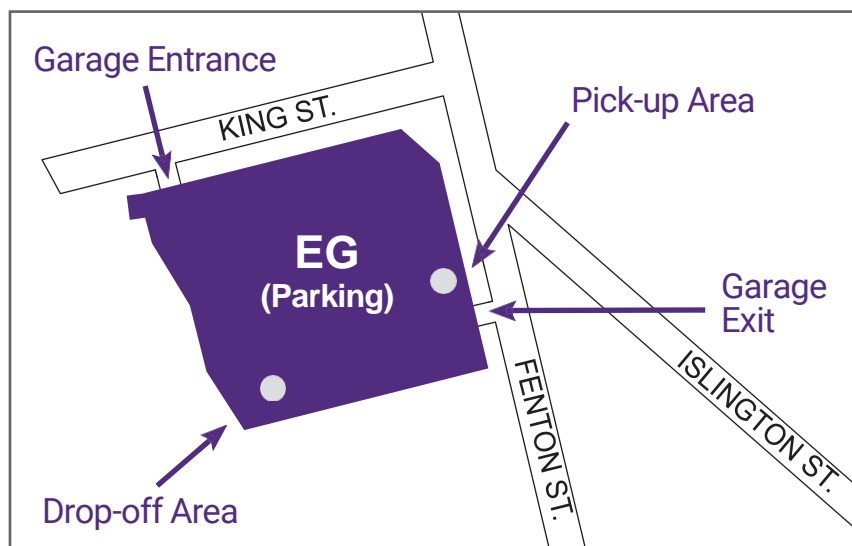

MONTGOMERY COLLEGE

DROP-OFF AND PICK-UP PROCEDURES

East Garage (EG) on Fenton Street

Due to excessive traffic congestion on New York Avenue, dropping off and picking up passengers is prohibited.

Violators will be ticketed by local law enforcement agencies!

Directions for Dropping Off

From Fenton Street, turn onto King Street and go to the East Garage (EG) entrance. Turn left into EG and go straight on the first floor until the last left turn. Turn and park in one of the designated spaces. Drop off or pick up passengers and exit garage onto Fenton Street. Please follow all directions on signs and those issued by Public Safety personnel. Please be careful pulling into traffic on Fenton Street.

Directions for Picking Up

Passengers should wait to be picked up in the new space next to the East Garage (EG) exit. This area has been freshly painted, has Wi-Fi, and places to sit. Please park in the same spaces used for dropping off and your passengers will walk to your vehicle. Please exit the EG onto Fenton Street. Please be careful when pulling into traffic on Fenton Street.

Questions: Call Public Safety at 240-567-1600 or Vice President/Provost at 240-567-1312

See the Takoma Park/Silver Spring Campus map on reverse side.