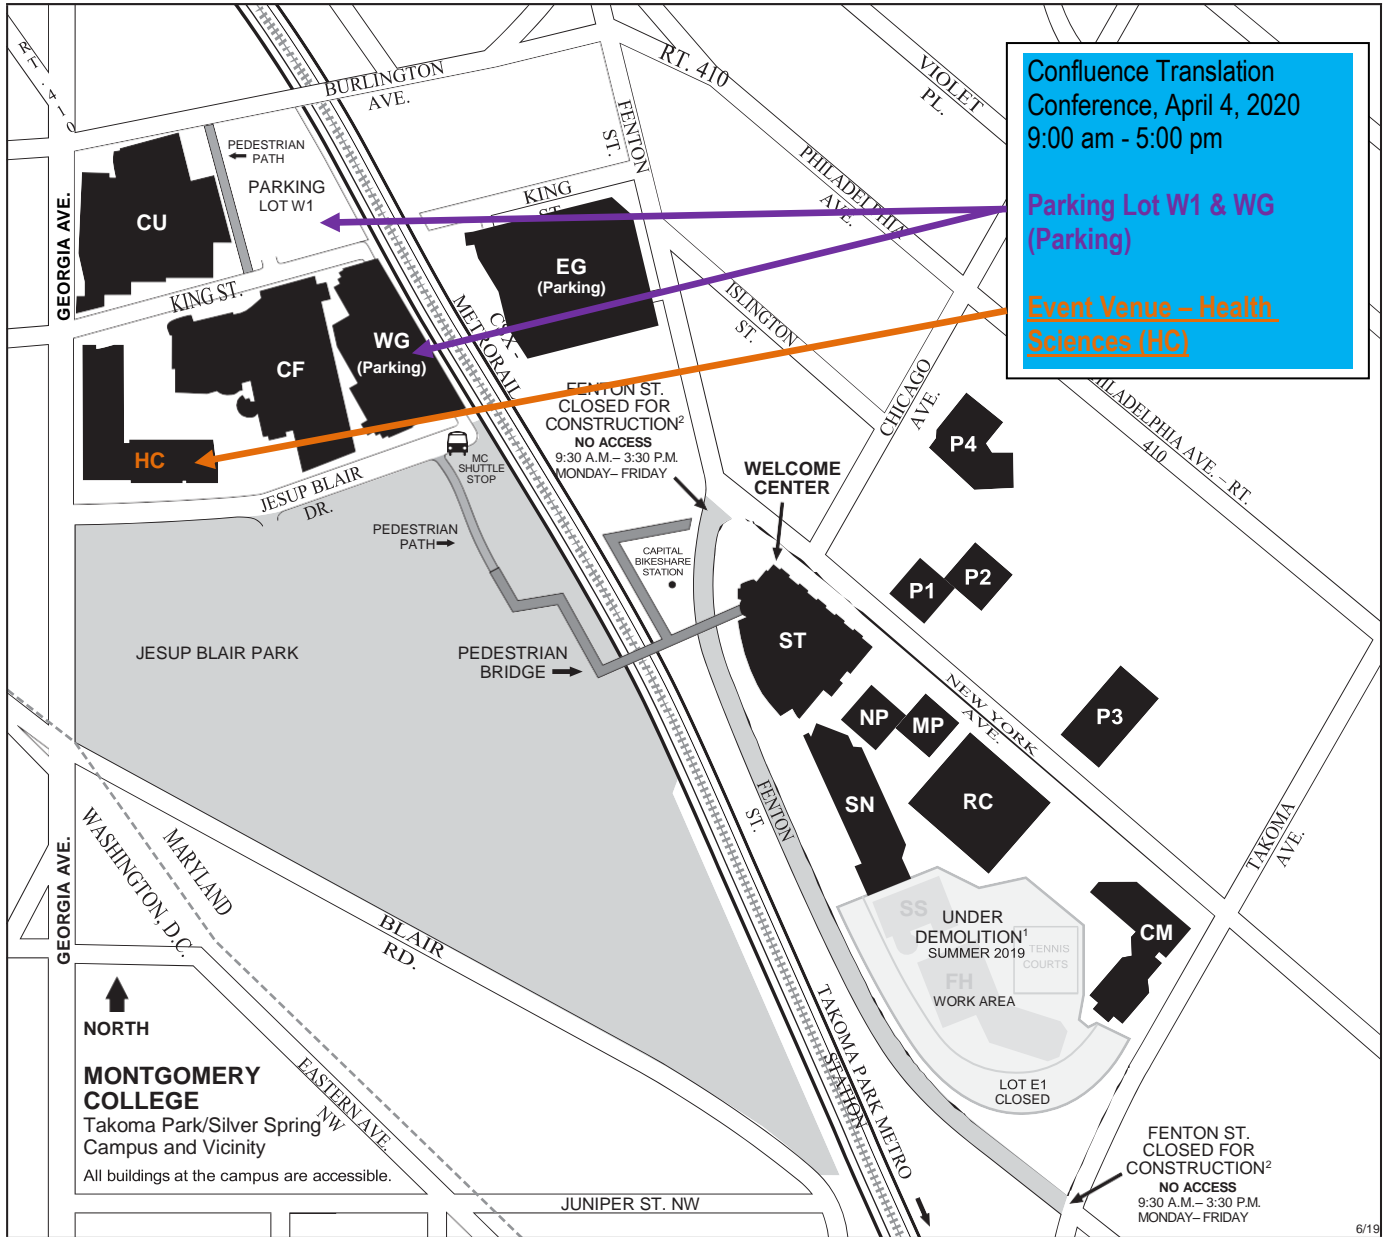

Takoma Park/Silver Spring Campus and Vicinity

Takoma Park/Silver Spring Campus

7600 Takoma Avenue
Takoma Park, MD 20912
240-567-1300; TTY 301-587-7207
montgomerycollege.edu

For updates to campus maps, visit
montgomerycollege.edu/maps

Legend of Campus Buildings
(as of June 2019)

- CF The Morris and Gwendolyn Cafritz Foundation Arts Center
  - Refugee Training Center
  - Workforce Development & Continuing Education (WD&CE)
- CM Catherine F. Scott Commons
- CU Cultural Arts Center
- EG East Garage (parking)

HC Health Sciences Center
7977 Georgia Avenue, Silver Spring, MD 20910

- P1 Pavilion One
- P2 Pavilion Two
- P3 Pavilion Three
- P4 Pavilion Four
- RC Resource Center
  - Library
- SN Science North Building
- ST Charlene R. Nunley Student Services Center
  - Bookstore
  - Cafeteria
  - Counseling and Advising
  - Enrollment Services
  - Financial Aid Office

- Public Safety Office
- Student Life Office
- Welcome Center

WG West Garage (parking)

¹Falcon Hall (FH), Science South Building (SS), the tennis courts, and parking lot E1 are closed for demolition as of June 2019; site is slated for construction of the Catherine and Isiah Leggett Math and Science Building. For details, visit: montgomerycollege.edu/tpss-design

²Fenton Street will be closed for construction from 9:30 a.m. to 3:30 p.m., Monday through Friday, through December 2019. The sidewalk will remain open.