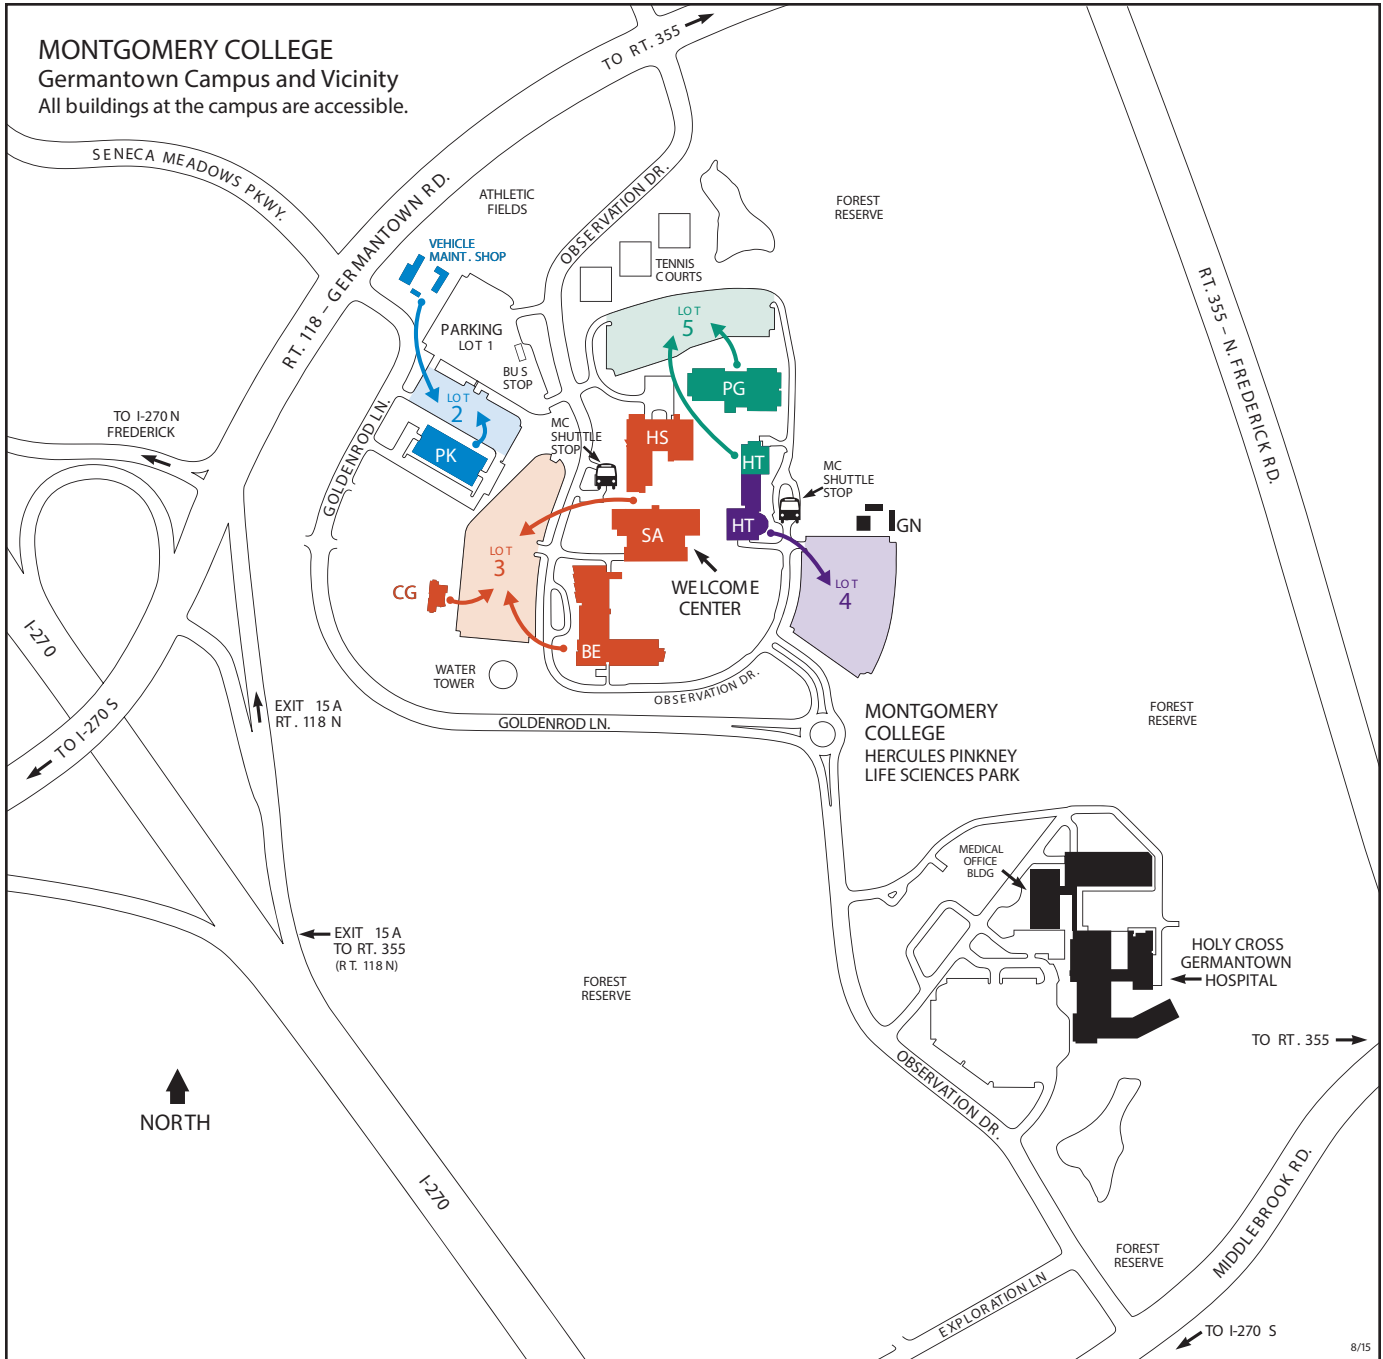

# Montgomery College Emergency Evacuation Area Map

## Germantown Campus and Hercules Pinkney Life Sciences Park

**Montgomery College**  
**Germantown Campus**  
2020 Observation Drive  
Germantown, MD 20876  
240-567-7700

[montgomerycollege.edu](http://montgomerycollege.edu)

### Legend of Buildings

(as of August 2015)

- BE** Bioscience Education Center
  - Conference Center
- CG** Child Care Center
- GN** Greenhouse
- HS** Humanities and Social Sciences Building
  - Bookstore
  - Cafeteria
  - Workforce Development & Continuing Education (WD&CE)

- HT** High Technology and Science Center
  - Globe Hall
- PG** Physical Education Building
- PK** Paul Peck Academic and Innovation Building
  - Germantown Innovation Center
- SA** Science and Applied Studies Building
  - Enrollment Services
  - Office of Public Safety
  - Welcome Center