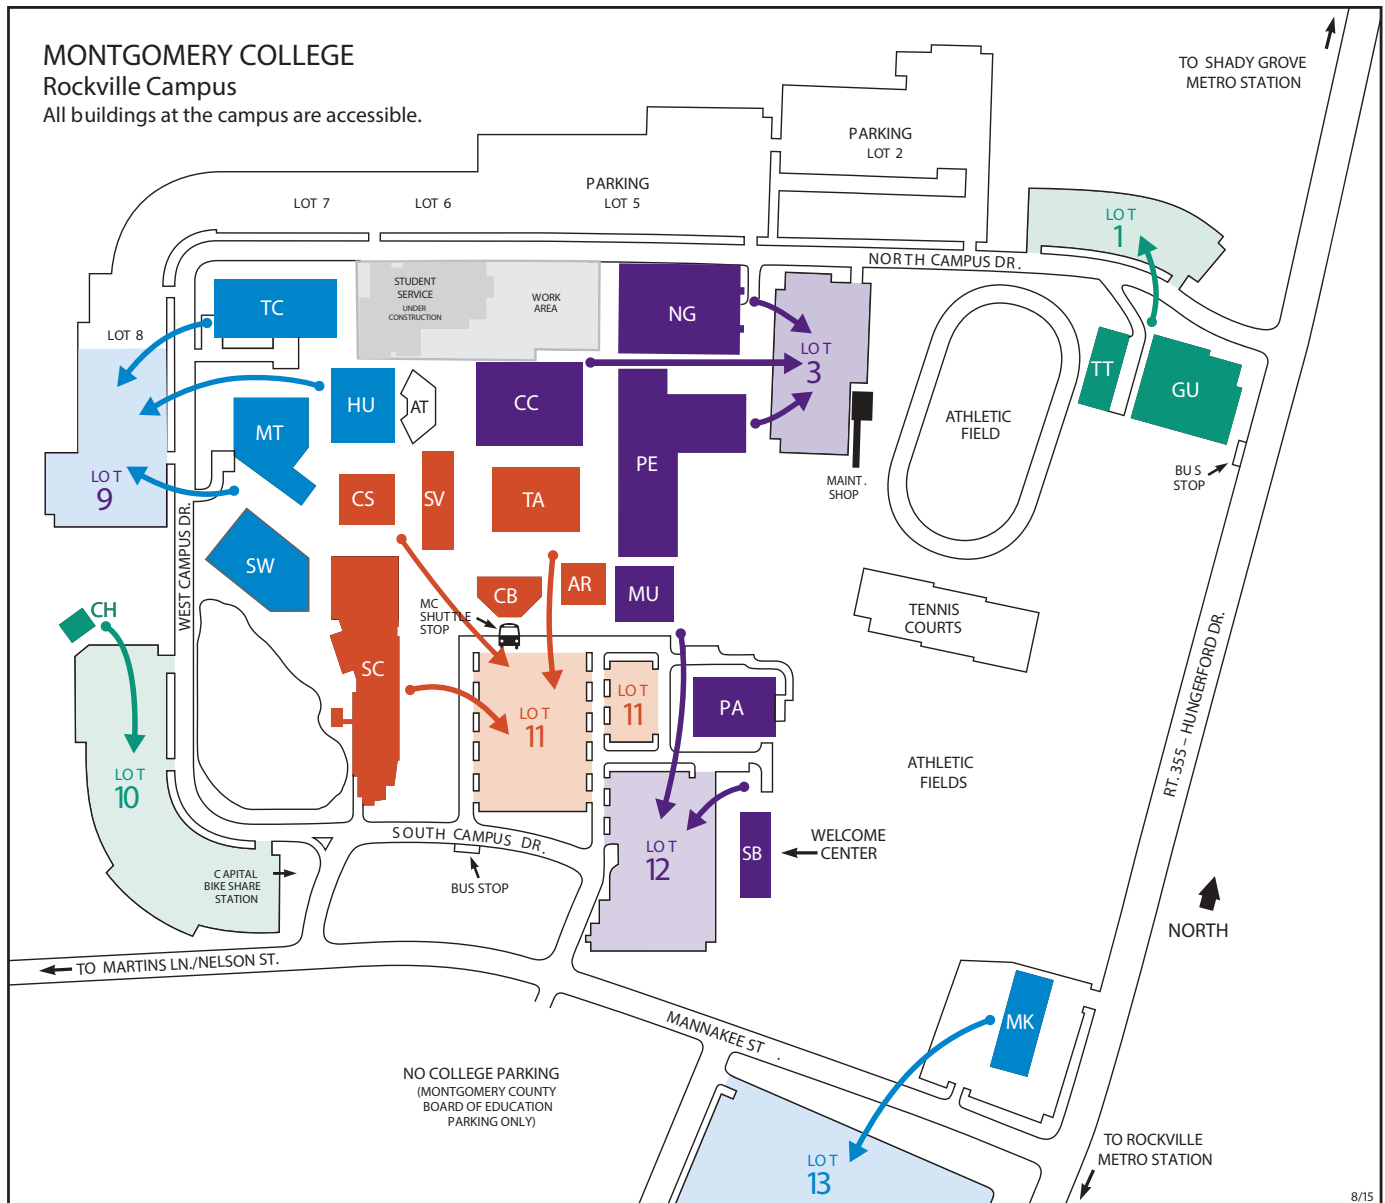

# Montgomery College Emergency Evacuation Area Map

## Rockville Campus

**Montgomery College  
Rockville Campus**  
51 Mannakee Street  
Rockville, MD 20850  
240-567-5000; TTY 301-294-9672  
montgomerycollege.edu  
For updates to campus maps, visit  
montgomerycollege.edu/maps

### Legend of Buildings (as of August 2015)

- AR Paul Peck Art Building
- AT Amphitheatre
- CB Counseling and Advising Building
  - Office of Public Safety

- CC Campus Center
  - Bookstore
  - Cafeteria
  - Workforce Development & Continuing Education Office (WD&CE)
- CH Child Care Center
- CS Computer Science Building
- GU Homer S. Gudelsky Institute for Technical Education
- HU Humanities Building
- MK Mannakee Building
  - Central Services
- MT Gordon and Marilyn Macklin Tower
- MU Music Building

- PA Robert E. Parilla Performing Arts Center
- PE Physical Education Center
- SB South Campus Instruction Building
  - Welcome Center
- SC Science Center
- SV Student Services Building
  - Enrollment Services
- SW Science West Building
- TA Theatre Arts Building
- TC Technical Center
- TT Interim Technical Training Center