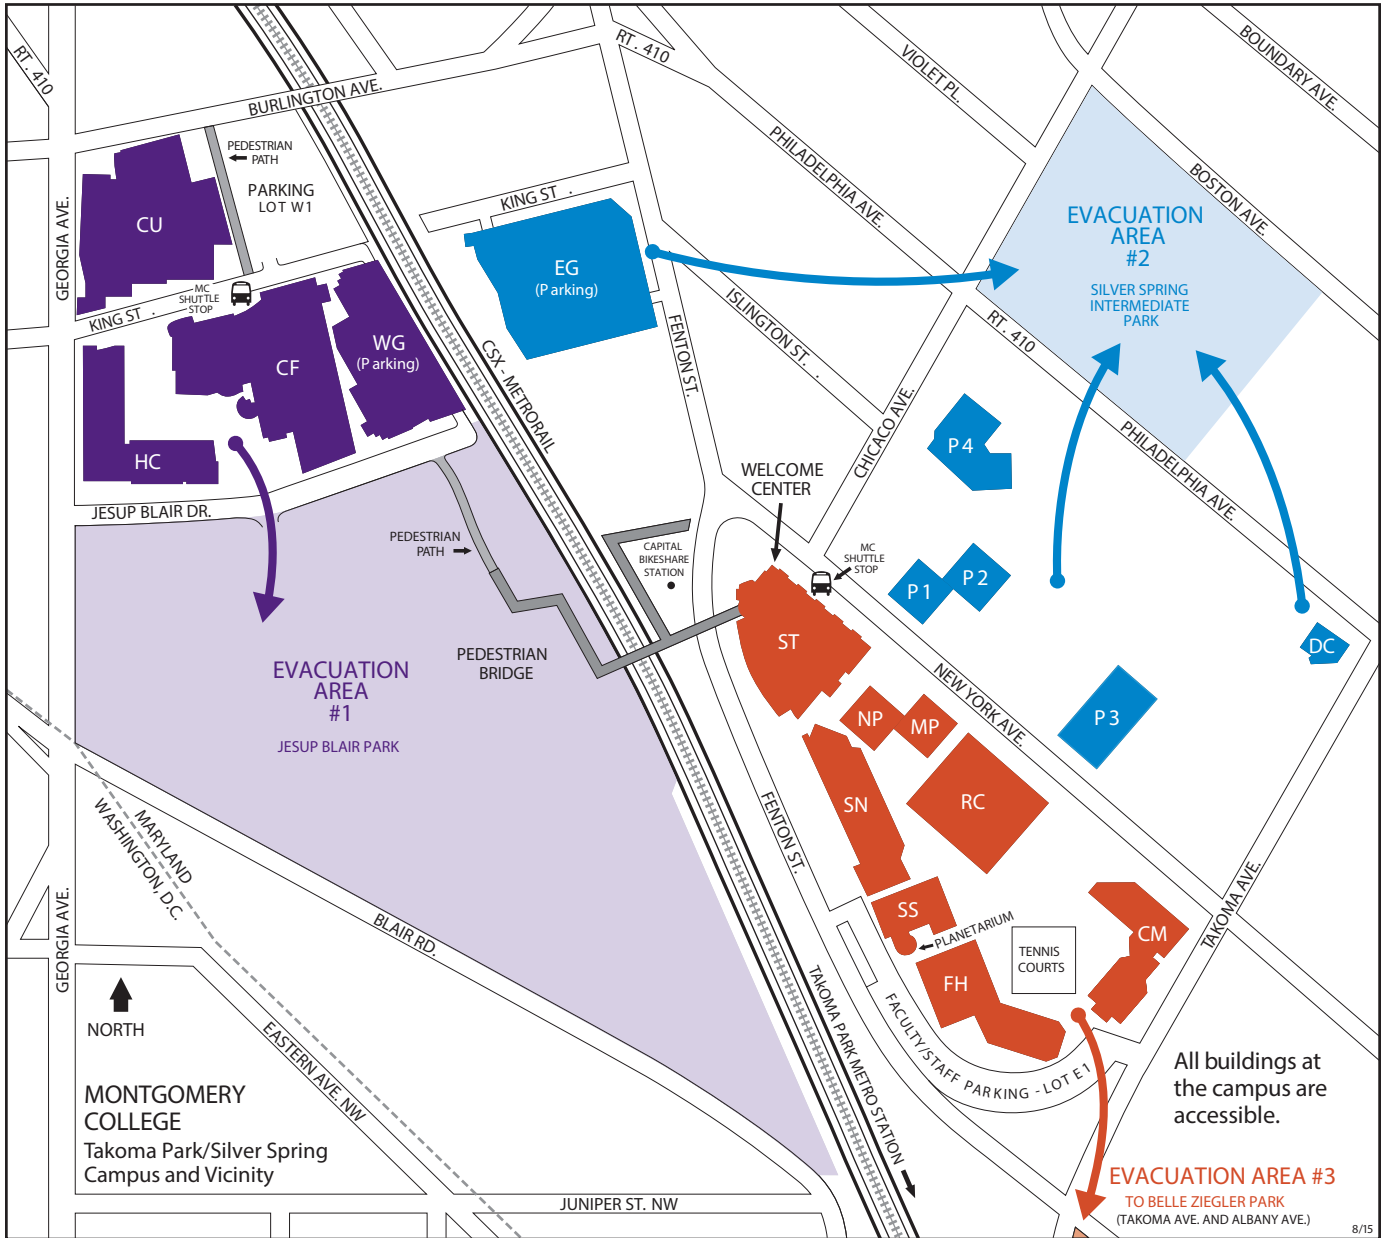

Montgomery College Emergency Evacuation Area Map

Takoma Park/Silver Spring Campus and Vicinity

Montgomery College
Takoma Park/Silver Spring Campus
 7600 Takoma Avenue
 Takoma Park, MD 20912
 240-567-1300; TTY 301-587-7207
 montgomerycollege.edu
 For updates to campus maps, visit
 montgomerycollege.edu/maps

- Legend of Buildings**
 (as of August 2015)
- CF The Morris and Gwendolyn Cafritz Foundation Arts Center
 - Art store/food options
 - Educational Opportunity Center
 - Refugee Training Center
 - Workforce Development & Continuing Education (WD&CE)
 - CM Catherine F. Scott Commons
 - CU Cultural Arts Center
 - DC Child Care Center

- EG East Garage (parking)
- FH Falcon Hall
 - Physical Education
- HC Health Sciences Center
- MP Mathematics Pavilion
- NP North Pavilion
- P1 Pavilion One
- P2 Pavilion Two
- P3 Pavilion Three
- P4 Pavilion Four
- RC Resource Center

- SN Science North Building
- SS Science South Building
 - Planetarium
- ST Charlene R. Nunley Student Services Center
 - Enrollment Services
 - Bookstore
 - Cafeteria
 - Office of Public Safety
 - Welcome Center
- WG West Garage (parking)