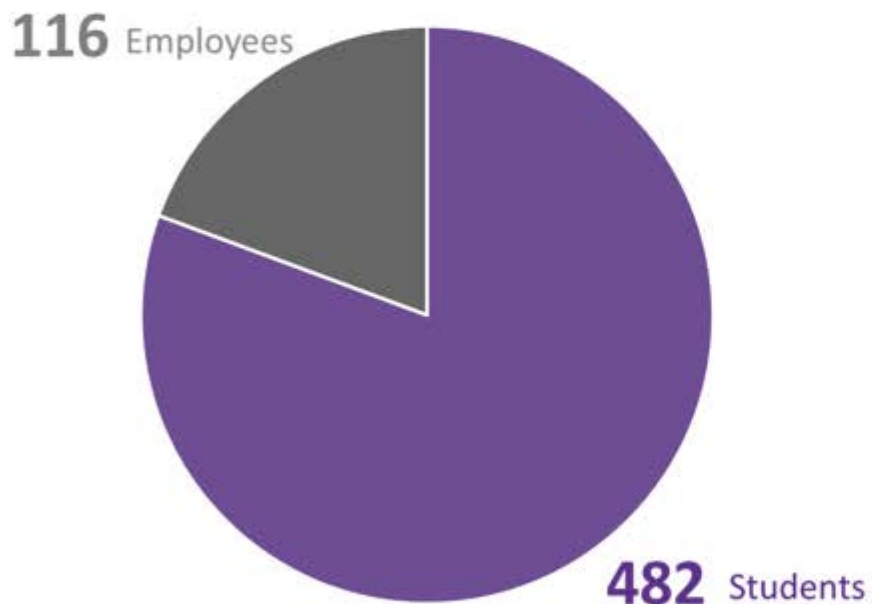

Microcredentials @ MC

598 total badges awarded

89%

Acceptance Rate
Credly average is
67%

59%

Share Rate
Credly average is
47%

- Acceptance Rate is the percent of claimed credentials issued.
- Share Rate is the percentage of claimed credentials that have been shared on social media.
- Credly is an online platform that enables MC to issue, manage, and share digital credentials to recognize achievements, skills, and competencies.