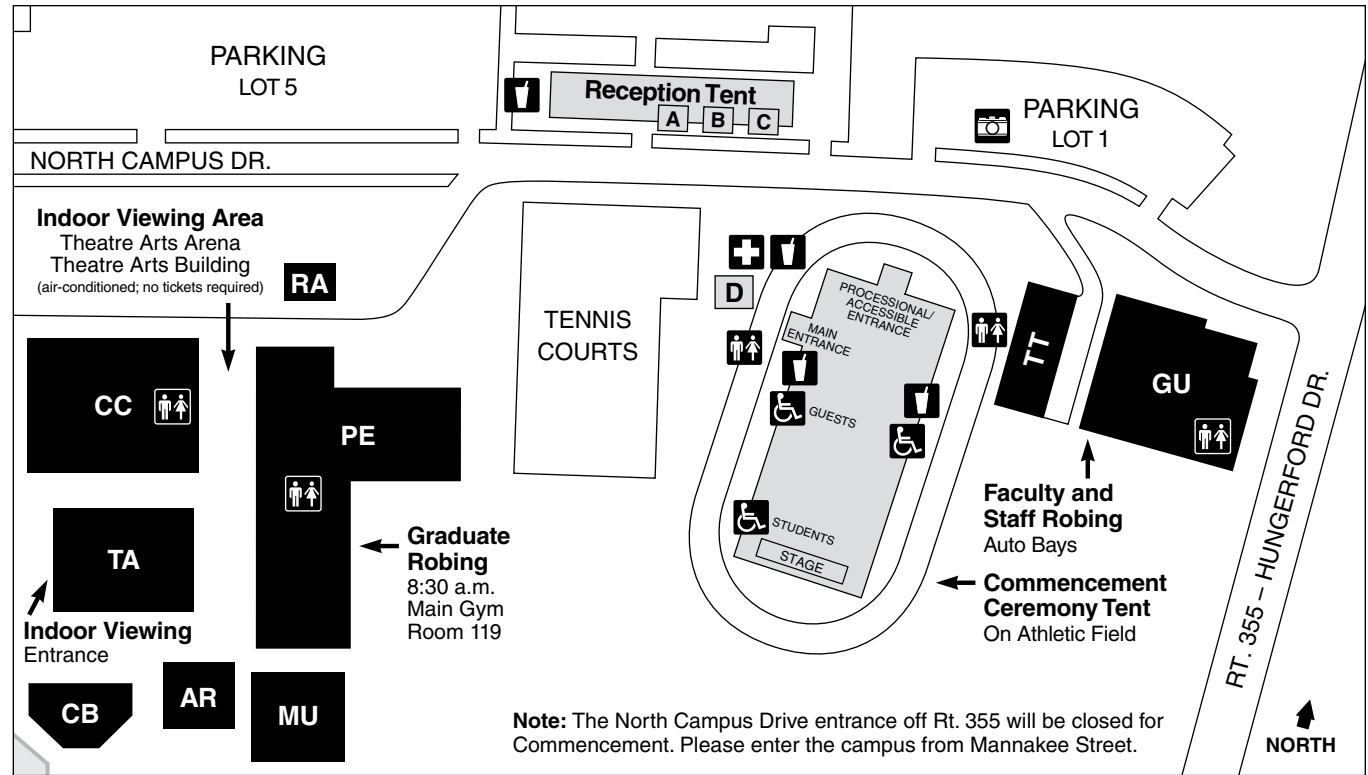

## Commencement Site Legend

- A** Bookstore Table  
(cameras, t-shirts, snacks, etc.)
- B** Admissions and Enrollment  
Management Table (diploma pick-up)
- C** MC Alumni Association Table  
(diploma framing, commencement  
videos, membership information,  
flowers, and notecards)
- D** MC Cafe Concession Stand
- +** First Aid Station    **♿** Special Seating
- ♿** Restrooms    **♻** Water Station
- 📷** Photography Area

Indoor viewing is available in the Theatre Arts Arena, Theatre Arts Building.

### Location

Rockville Campus is located at the corner of Route 355 and Mannakee Street. North Campus Drive is closed the day of the event.

- PA Robert E. Parilla Performing Arts Center
- PE Physical Education Center (graduate robing)
- RA Rockville Annex
- SB South Campus Instruction Building
- SE Science Building East
- SV Student Services Building (Admissions and Enrollment Management Office)
- SW Science Building West
- TA Theatre Arts Building (indoor viewing in Theatre Arts Arena)
- TC Technical Center
- TT Interim Technical Training Center (faculty/staff robing)