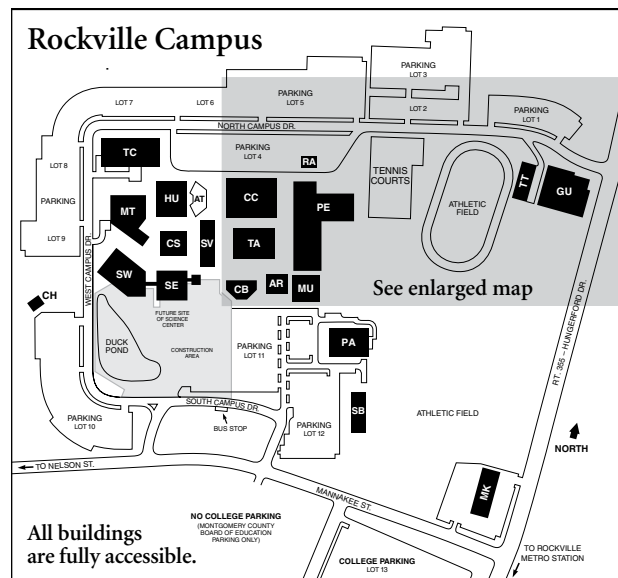

## Commencement Site Legend

- A** Bookstore Table  
(cameras, t-shirts, snacks, etc.)
- B** Admissions and Enrollment  
Management Table (diploma pick-up)
- C** MC Alumni Association Table  
(diploma framing, commencement  
videos, membership information,  
flowers, and notecards)
- D** MC Cafe Concession Stand
- +** First Aid Station    **♿** Special Seating
- ♿** Restrooms    **♻** Water Station
- 📷** Photography Area

### Location

Rockville Campus is located at the corner of Route 355 and Mannakee Street. North Campus Drive is closed the day of the event.

### Rockville Campus Legend

- AR Paul Peck Art Building
- AT Amphitheatre
- CB Counseling and Advising Building (Security Office)
- CC Campus Center
- CH Child Care Center
- CS Computer Science Building
- GU Homer S. Gudelsky Institute for Technical Education
- HU Humanities Building
- MK Mannakee Building (Central Administration, MC Alumni Office)
- MT Gordon and Marilyn Macklin Tower
- MU Music Building

- PA Robert E. Parilla Performing Arts Center
- PE Physical Education Center (graduate robing)
- RA Rockville Annex
- SB South Campus Instruction Building
- SE Science Building East
- SV Student Services Building (Admissions and Enrollment Management Office)
- SW Science Building West
- TA Theatre Arts Building (indoor viewing in Theatre Arts Arena)
- TC Technical Center
- TT Interim Technical Training Center (faculty/staff robing)