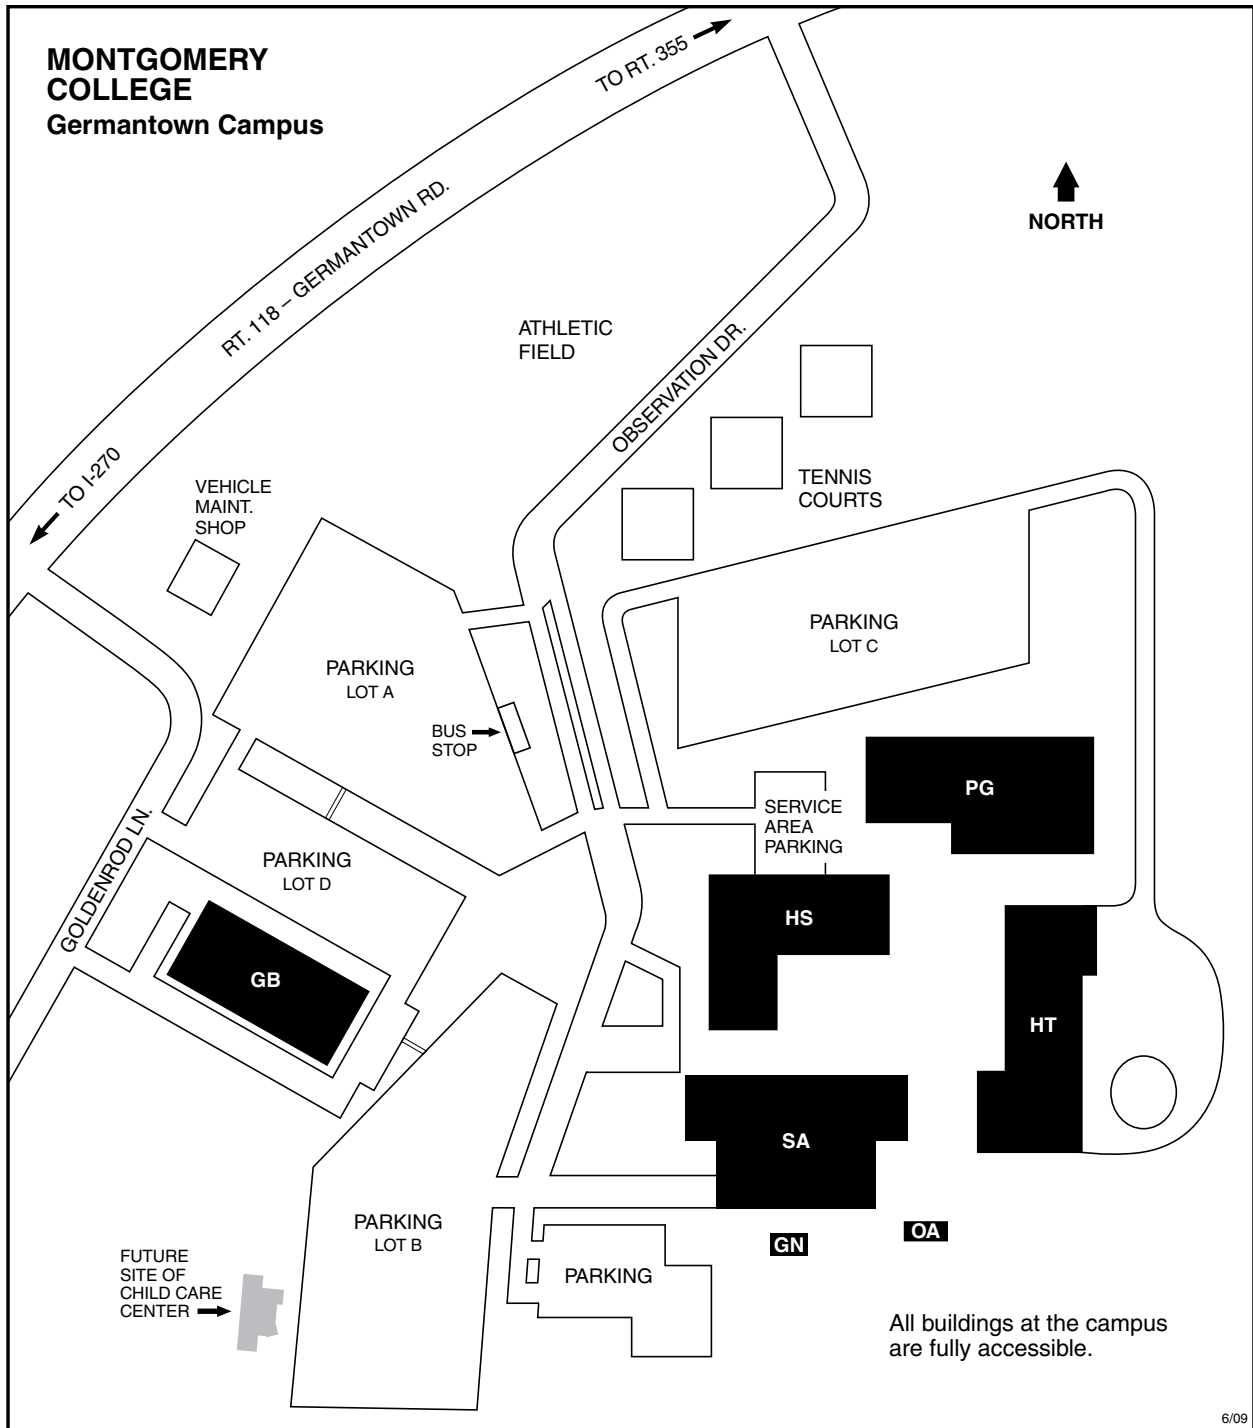

MONTGOMERY COLLEGE

Germantown Campus Map

Montgomery College Germantown Campus

20200 Observation Drive
Germantown, MD 20876
240-567-7700
TTY 301-540-2133
www.montgomerycollege.edu

Germantown Campus Legend of Buildings

(as of June 2009)

GB Goldenrod Building
GN Greenhouse
HS Humanities and Social Sciences Building

HT High Technology and Science Center
OA Office Annex
PG Physical Education Complex
SA Sciences and Applied Studies Building (Security Office and Admissions Office)