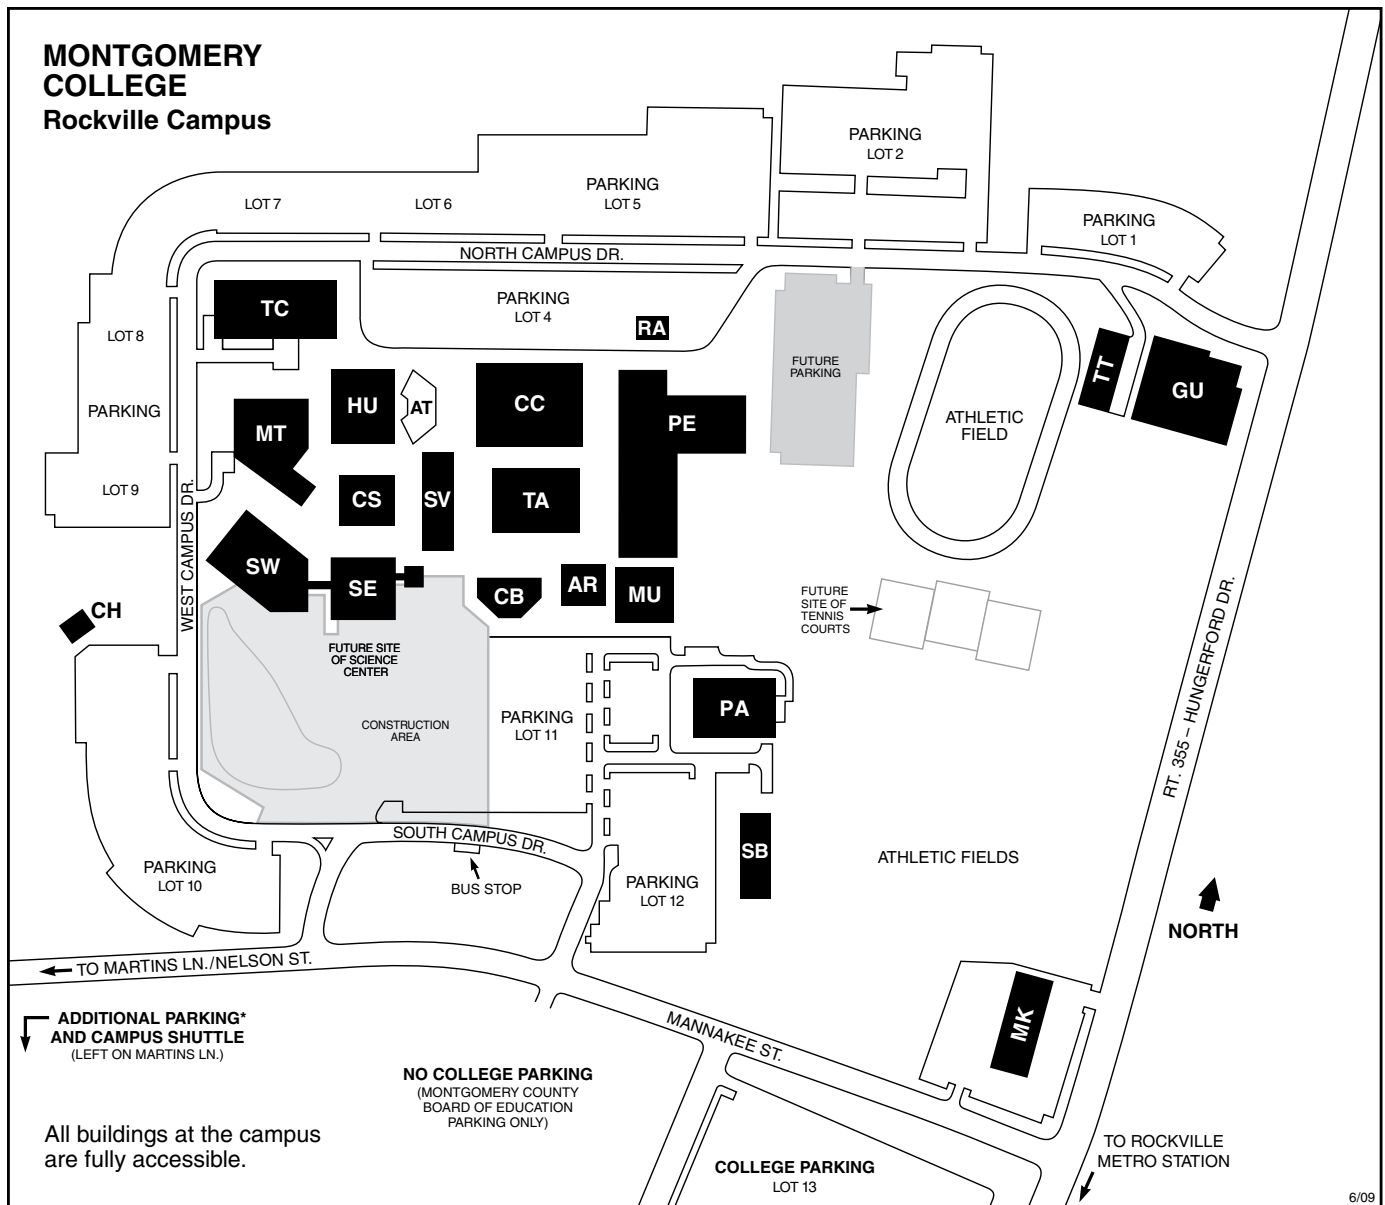

MONTGOMERY COLLEGE

Rockville Campus Map

Montgomery College Rockville Campus

51 Mannakee Street
Rockville, MD 20850
240-567-5000
TTY 301-294-9672

www.montgomerycollege.edu

Rockville Campus Legend of Buildings

(as of June 2009)

AR Paul Peck Art Building
AT Amphitheatre
CB Counseling and Advising Building (Security Office)

CC Campus Center (Workforce Development & Continuing Education)
CH Child Care Center
CS Computer Science Building
GU Homer S. Gudelsky Institute for Technical Education
HU Humanities Building
MK Mannakee Building (Central Administration)
MT Gordon and Marilyn Macklin Tower
MU Music Building
PA Robert E. Parilla Performing Arts Center

PE Physical Education Center
RA Rockville Annex
SB South Campus Instruction Building
SE Science East Building
SV Student Services Building (Admissions Office)
SW Science West Building
TA Theatre Arts Building
TC Technical Center
TT Interim Technical Training Center

*Parking at Rockville Municipal Swim Center. Take Mannakee Street to left on Martins Lane.