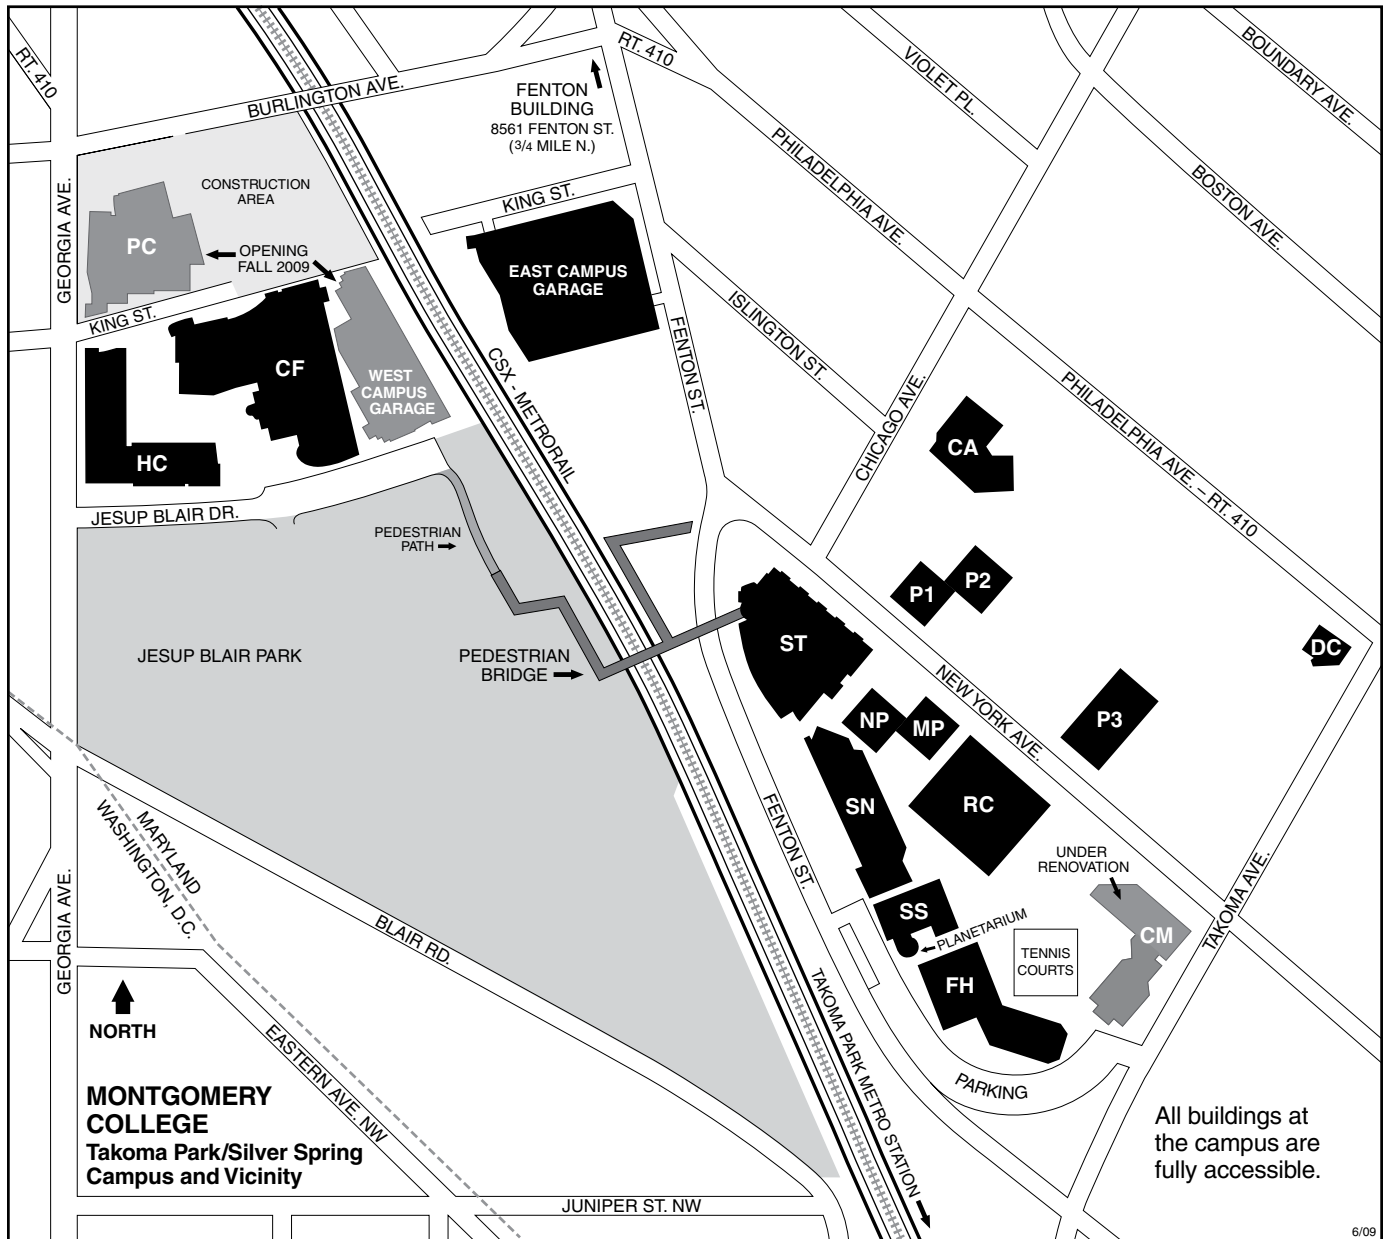

## Takoma Park/Silver Spring Campus and Vicinity

- P1 Pavilion One
- P2 Pavilion Two
- P3 Pavilion Three
- PC Performing Arts Center<sup>2</sup>
- RC Resource Center
- SN Science North Building
- SS Science South Building  
(Planetarium)
- ST Charlene R. Nunley  
Student Services Center  
(Security Office and  
Admissions Office)