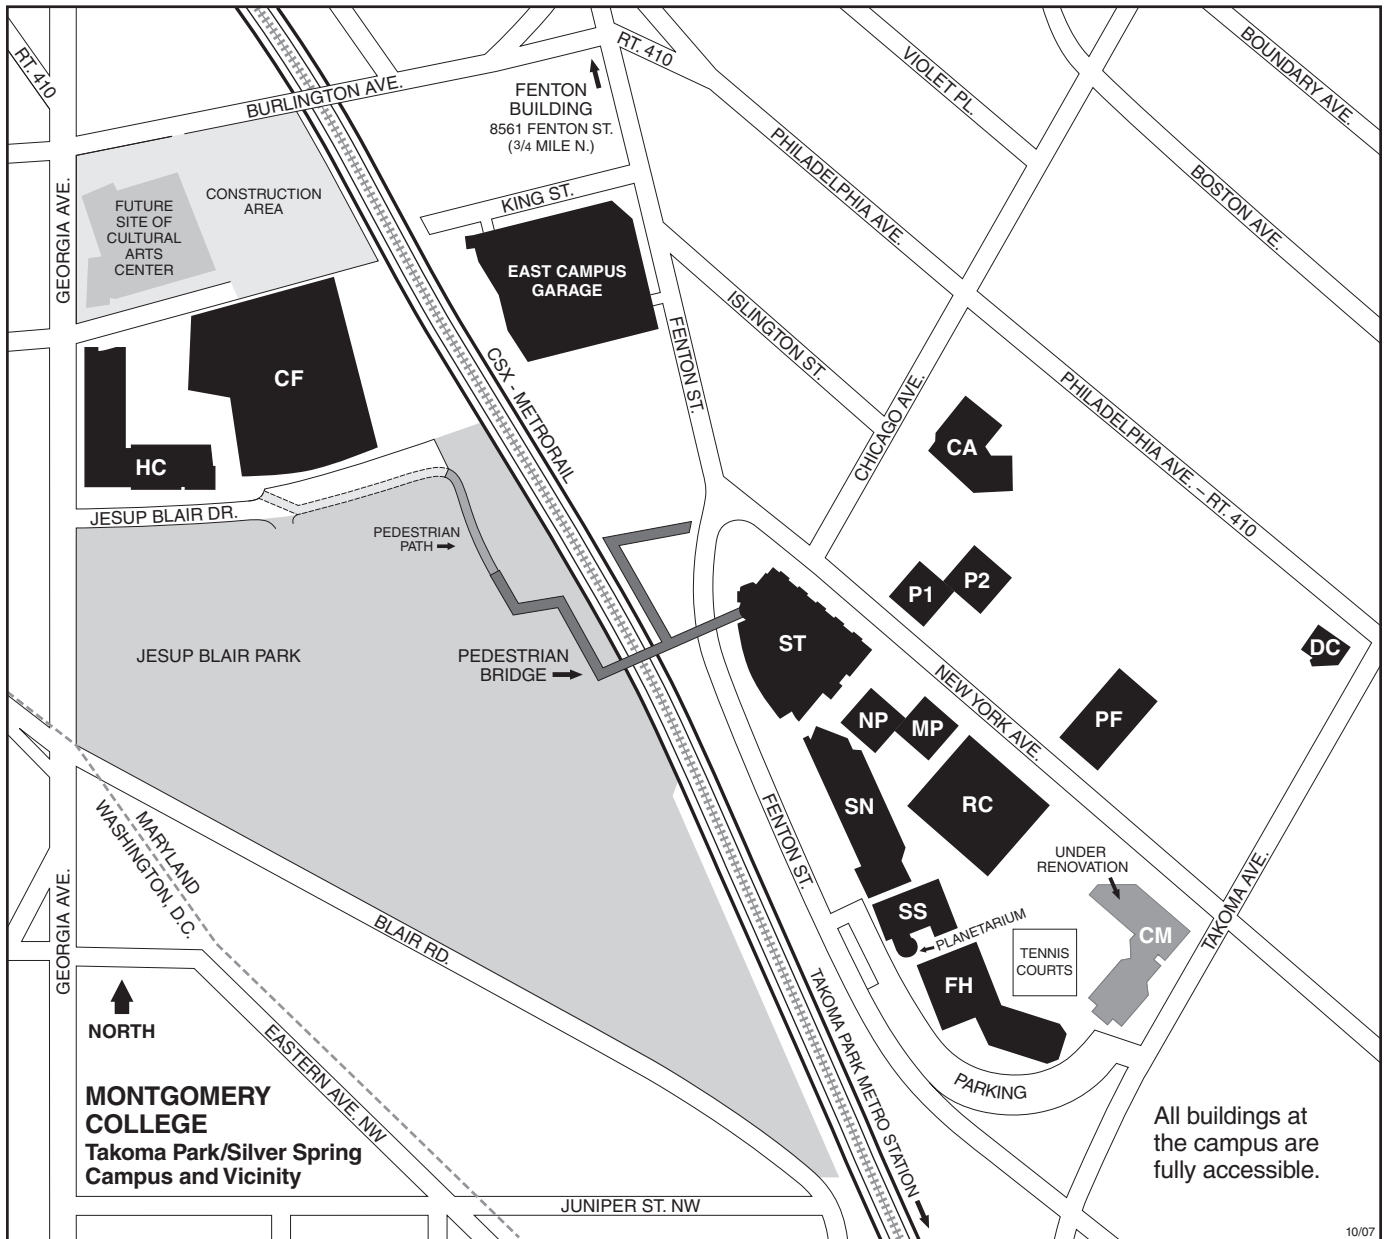

MONTGOMERY COLLEGE

Takoma Park/Silver Spring Campus and Vicinity

Montgomery College Takoma Park/Silver Spring Campus

7600 Takoma Avenue
Takoma Park, MD 20912
240-567-1300
TTY 301-587-7207
www.montgomerycollege.edu

Takoma Park/Silver Spring Campus Legend of Buildings

(as of October 2007)

CA	Communications Arts Center	NP	North Pavilion
CF	The Morris and Gwendolyn Cafritz Foundation Arts Center	PF	Pavilion of Fine Arts
CM	The Commons ¹	P1	Pavilion One
DC	Child Care Center	P2	Pavilion Two
FH	Falcon Hall (Physical Education)	RC	Resource Center
HC	Health Sciences Center (Workforce Development & Continuing Education)	SN	Science North Building
MP	Mathematics Pavilion	SS	Science South Building (Planetarium)
		ST	Charlene R. Nunley Student Services Center (Security Office and Admissions and Records)